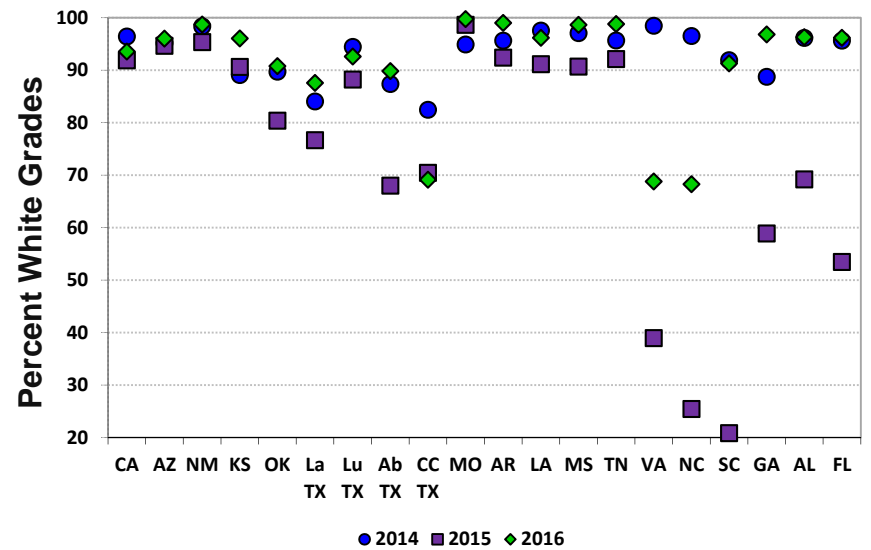

LUI TREND

CROP DISTRIBUTION

AVERAGE BY STATE

U.S. Upland COLOR & LEAF GRADES

COLOR GRADE TREND

COLOR GRADE DISTRIBUTION

WHITE GRADES BY STATE

LEAF GRADE DISTRIBUTION

COLOR & LEAF GRADE DISTRIBUTION