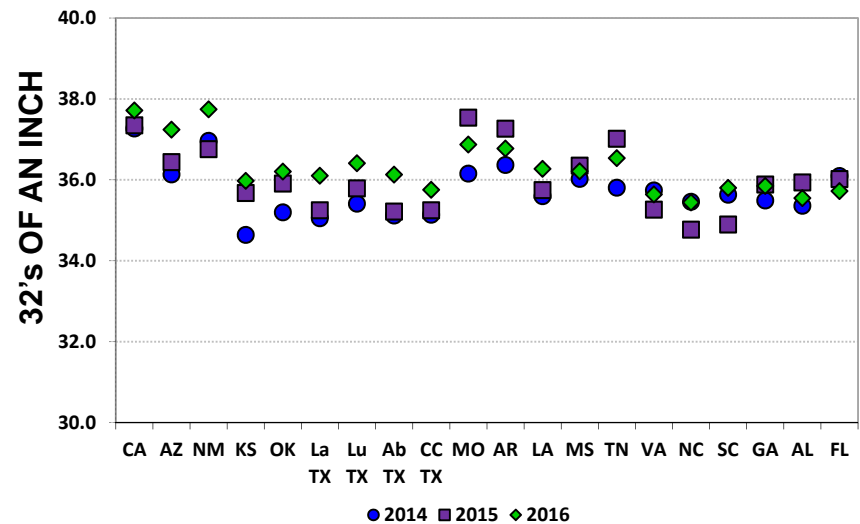

STRENGTH TREND

CROP DISTRIBUTION

AVERAGE BY STATE

U.S. Upland STAPLE LENGTH

TEN-YEAR TREND

CROP DISTRIBUTION

AVERAGE BY STATE

U.S. Upland LENGTH UNIFORMITY INDEX

LUI TREND

CROP DISTRIBUTION

AVERAGE BY STATE

U.S. Upland COLOR & LEAF GRADES

COLOR GRADE TREND

COLOR GRADE DISTRIBUTION

WHITE GRADES BY STATE

LEAF GRADE DISTRIBUTION

COLOR & LEAF GRADE DISTRIBUTION