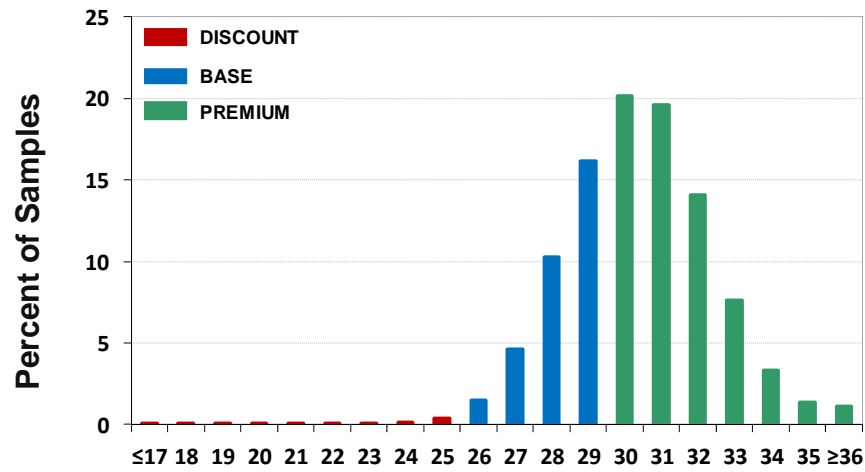

STRENGTH TREND

CROP DISTRIBUTION

AVERAGE BY STATE

U.S. Upland STAPLE LENGTH

TEN-YEAR TREND

CROP DISTRIBUTION

AVERAGE BY STATE

U.S. Upland LENGTH UNIFORMITY INDEX