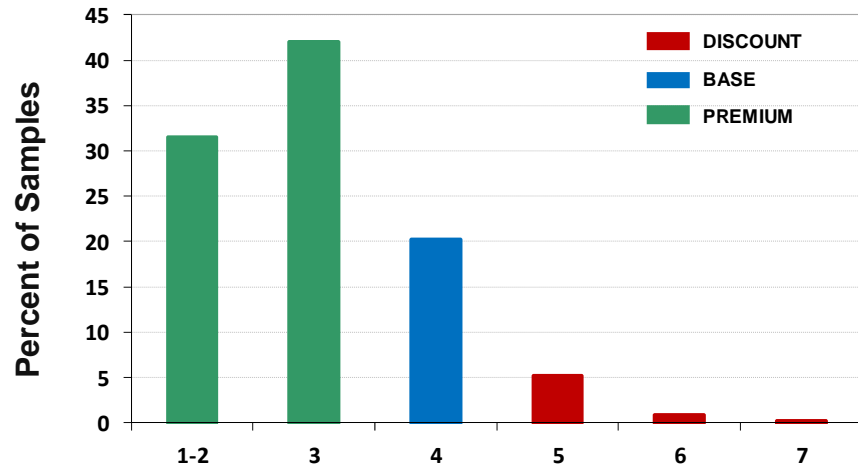

LUI TREND

CROP DISTRIBUTION

AVERAGE BY STATE

U.S. Upland COLOR & LEAF GRADES

COLOR GRADE TREND

COLOR GRADE DISTRIBUTION

WHITE GRADES BY STATE

LEAF GRADE DISTRIBUTION

COLOR & LEAF GRADE DISTRIBUTION