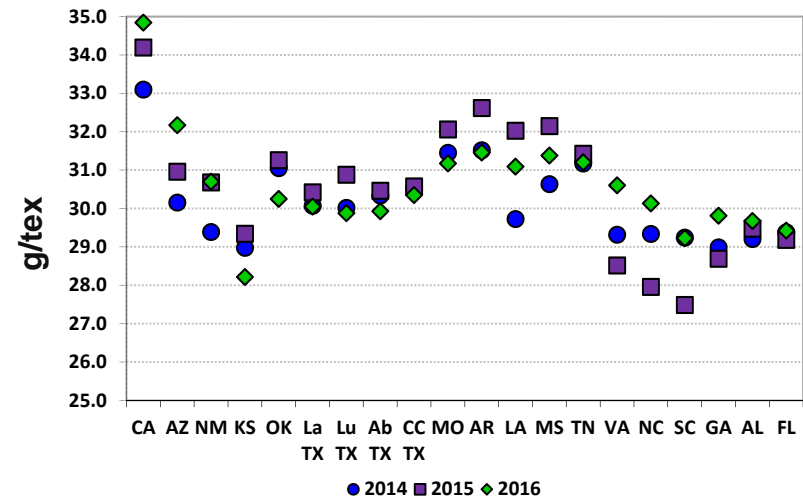

U.S. UPLAND COTTON QUALITY

**2016-17 CROP
FINAL**

U.S. Upland YIELD TREND

U.S. Upland MICRONAIRE

MICRONAIRE TREND

CROP DISTRIBUTION

AVERAGE BY STATE

U.S. Upland STRENGTH

STRENGTH TREND

CROP DISTRIBUTION

AVERAGE BY STATE

U.S. Upland STAPLE LENGTH

TEN-YEAR TREND

CROP DISTRIBUTION

AVERAGE BY STATE

U.S. Upland LENGTH UNIFORMITY INDEX

COLOR & LEAF GRADE DISTRIBUTION