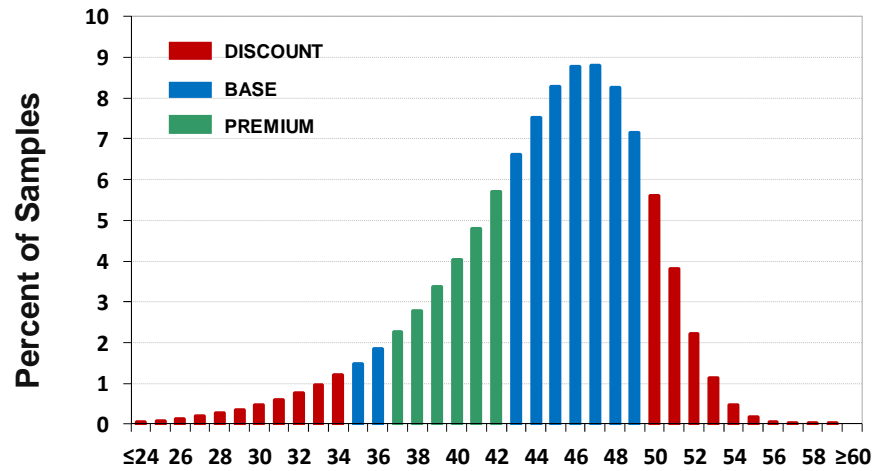

CROP DISTRIBUTION