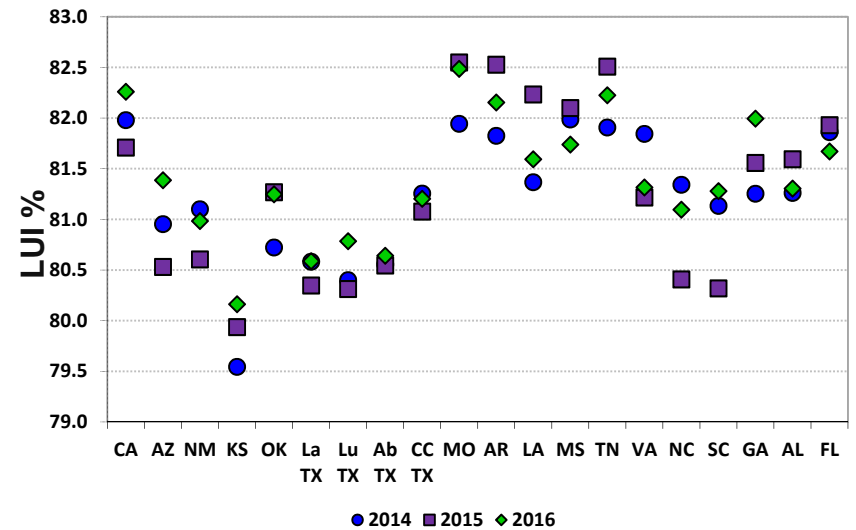

STRENGTH TREND

CROP DISTRIBUTION

AVERAGE BY STATE

U.S. Upland STAPLE LENGTH

TEN-YEAR TREND

CROP DISTRIBUTION

AVERAGE BY STATE

U.S. Upland LENGTH UNIFORMITY INDEX

LUI TREND

CROP DISTRIBUTION

AVERAGE BY STATE

U.S. Upland COLOR & LEAF GRADES

COLOR GRADE TREND

COLOR GRADE DISTRIBUTION

WHITE GRADES BY STATE

LEAF GRADE DISTRIBUTION

COLOR & LEAF GRADE DISTRIBUTION