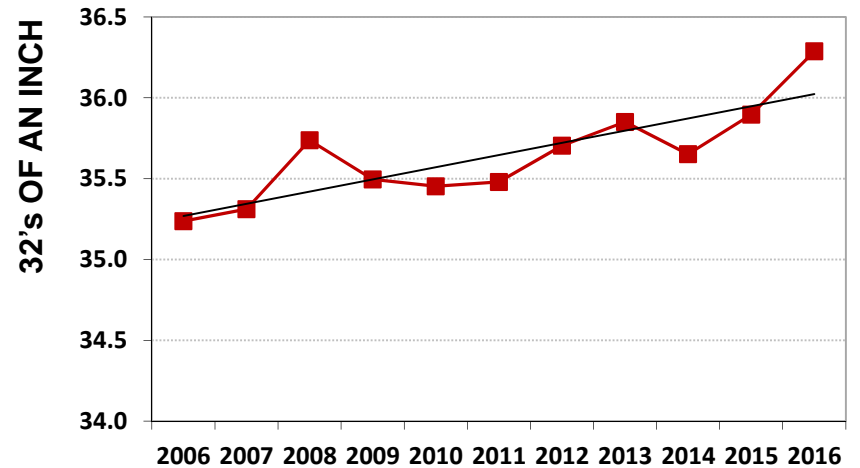

STRENGTH TREND

CROP DISTRIBUTION

AVERAGE BY STATE

U.S. Upland STAPLE LENGTH

TEN-YEAR TREND

CROP DISTRIBUTION

AVERAGE BY STATE

U.S. Upland LENGTH UNIFORMITY INDEX