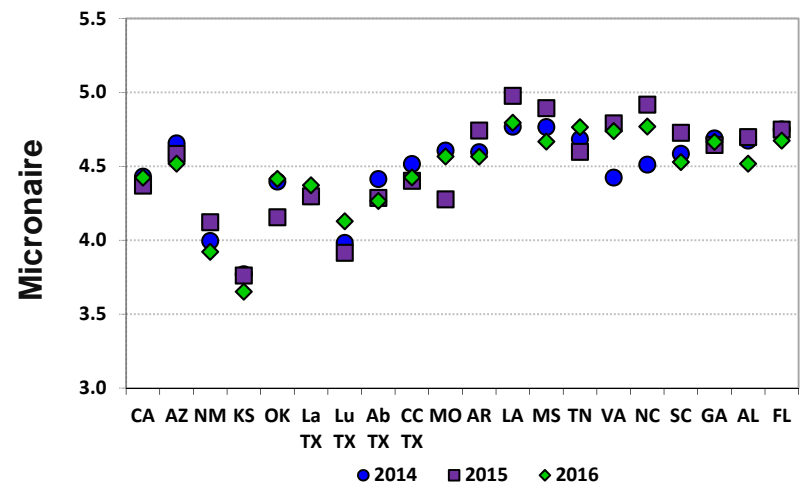

U.S. UPLAND COTTON QUALITY

**2016-17 CROP
FINAL**

U.S. Upland YIELD TREND

U.S. Upland MICRONAIRE

MICRONAIRE TREND

CROP DISTRIBUTION

AVERAGE BY STATE

U.S. Upland STRENGTH

STRENGTH TREND

CROP DISTRIBUTION

AVERAGE BY STATE

U.S. Upland STAPLE LENGTH

TEN-YEAR TREND

CROP DISTRIBUTION

AVERAGE BY STATE

U.S. Upland LENGTH UNIFORMITY INDEX