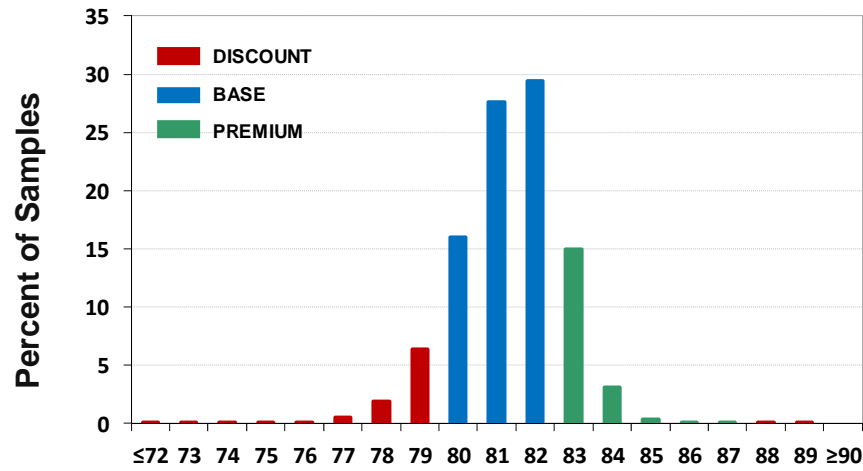

CROP DISTRIBUTION