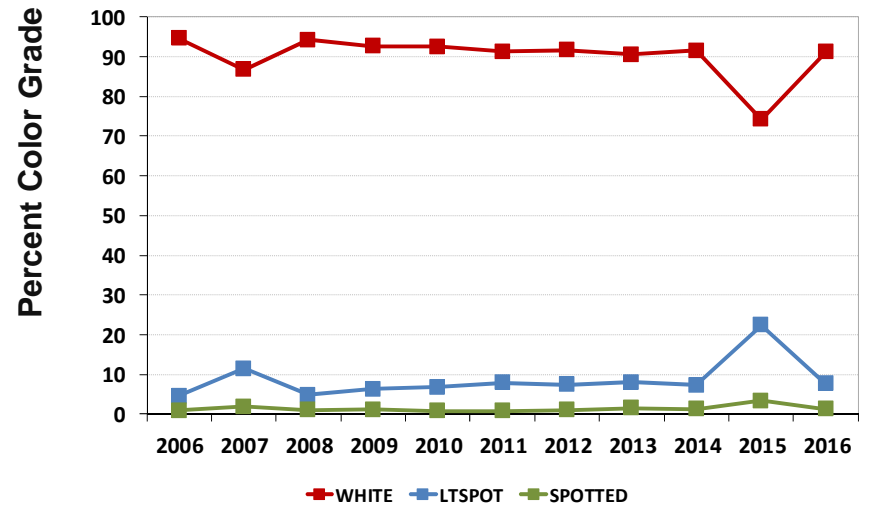

LUI TREND

CROP DISTRIBUTION

AVERAGE BY STATE

U.S. Upland COLOR & LEAF GRADES

COLOR GRADE TREND

COLOR GRADE DISTRIBUTION

WHITE GRADES BY STATE

LEAF GRADE DISTRIBUTION

COLOR & LEAF GRADE DISTRIBUTION