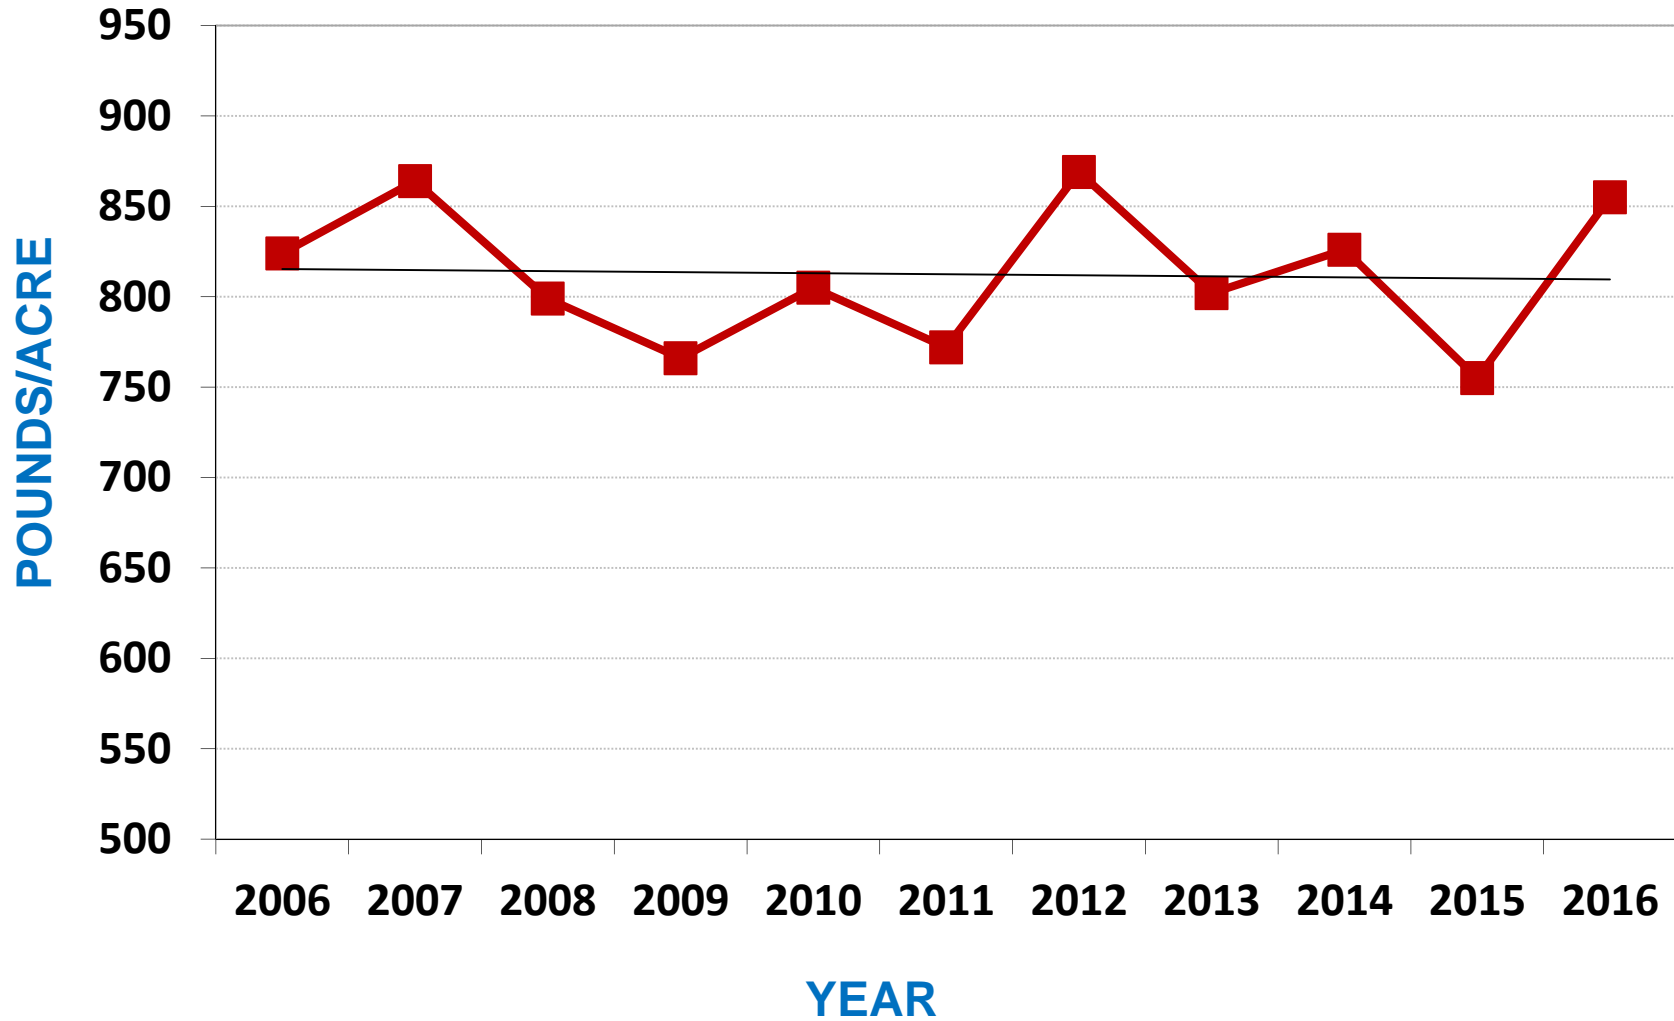

U.S. UPLAND COTTON QUALITY

**2016-17 CROP
FINAL**

U.S. Upland YIELD TREND

U.S. Upland MICRONAIRE

MICRONAIRE TREND

CROP DISTRIBUTION

AVERAGE BY STATE

U.S. Upland STRENGTH

STRENGTH TREND

CROP DISTRIBUTION

AVERAGE BY STATE

U.S. Upland STAPLE LENGTH

TEN-YEAR TREND

CROP DISTRIBUTION

AVERAGE BY STATE

U.S. Upland LENGTH UNIFORMITY INDEX

COLOR & LEAF GRADE DISTRIBUTION