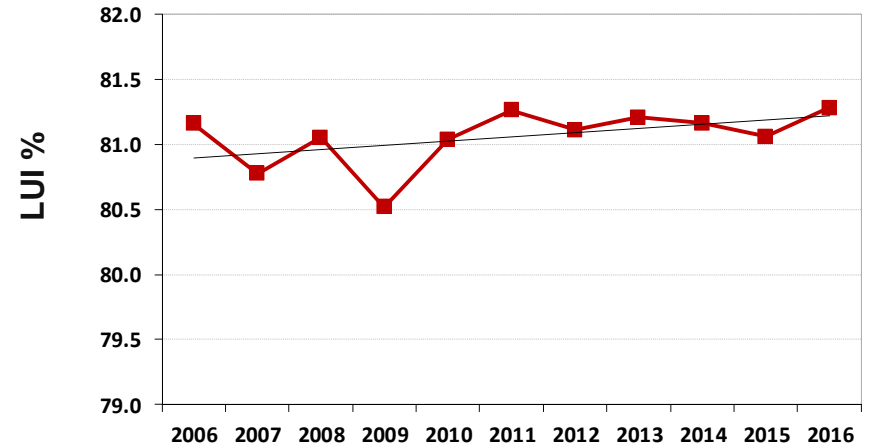

U.S. Upland LENGTH UNIFORMITY INDEX

LUI TREND