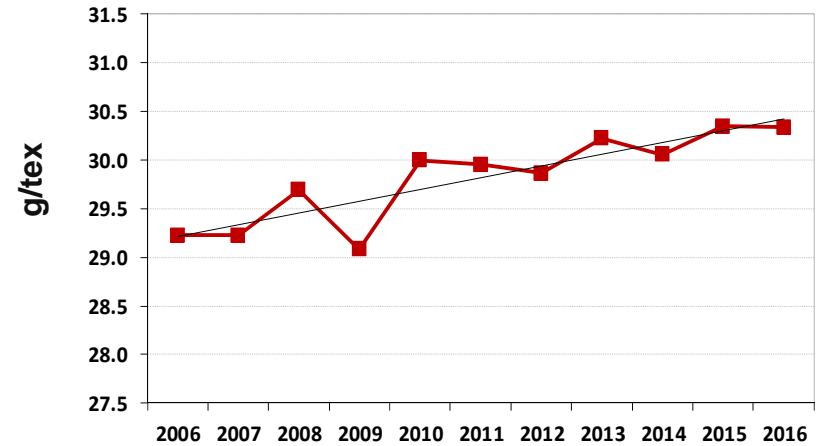

U.S. UPLAND COTTON QUALITY

**2016-17 CROP
FINAL**

U.S. Upland YIELD TREND

U.S. Upland MICRONAIRE

MICRONAIRE TREND

CROP DISTRIBUTION

AVERAGE BY STATE

U.S. Upland STRENGTH

STRENGTH TREND

CROP DISTRIBUTION

AVERAGE BY STATE

U.S. Upland STAPLE LENGTH

TEN-YEAR TREND

CROP DISTRIBUTION

AVERAGE BY STATE

U.S. Upland LENGTH UNIFORMITY INDEX