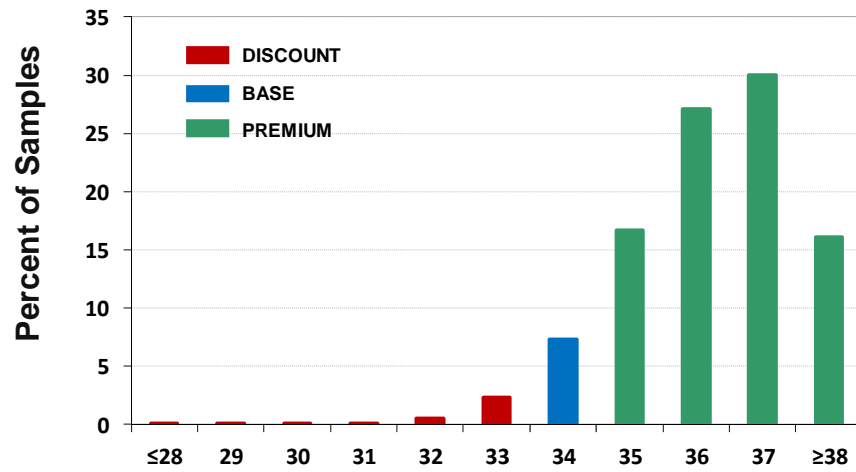

STRENGTH TREND

CROP DISTRIBUTION

AVERAGE BY STATE

U.S. Upland STAPLE LENGTH

TEN-YEAR TREND

CROP DISTRIBUTION

AVERAGE BY STATE

U.S. Upland LENGTH UNIFORMITY INDEX