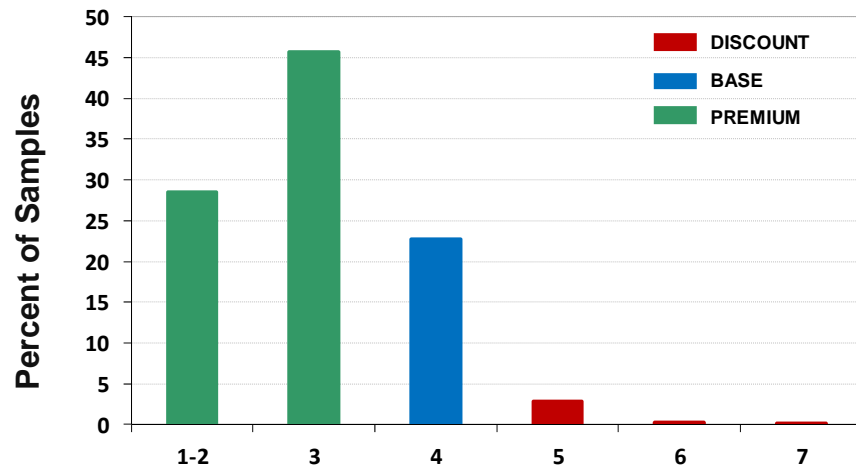

LUI TREND

CROP DISTRIBUTION

AVERAGE BY STATE

U.S. Upland COLOR & LEAF GRADES

COLOR GRADE TREND

COLOR GRADE DISTRIBUTION

WHITE GRADES BY STATE

LEAF GRADE DISTRIBUTION

COLOR & LEAF GRADE DISTRIBUTION