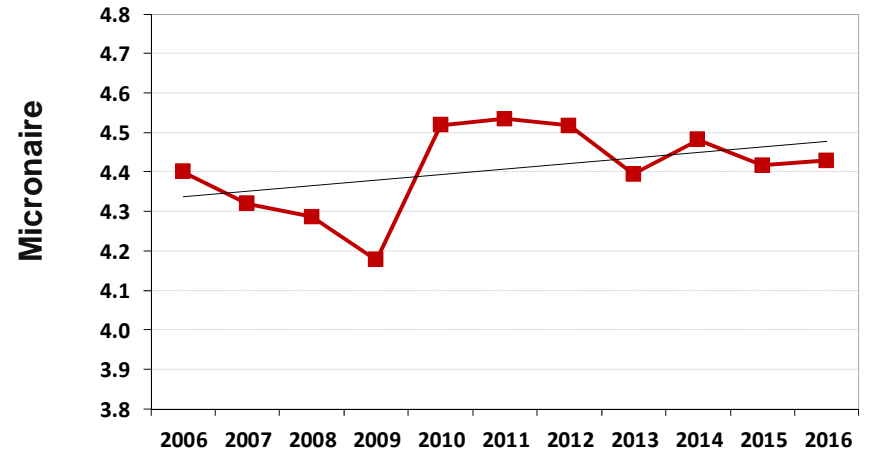

U.S. Upland MICRONAIRE

MICRONAIRE TREND