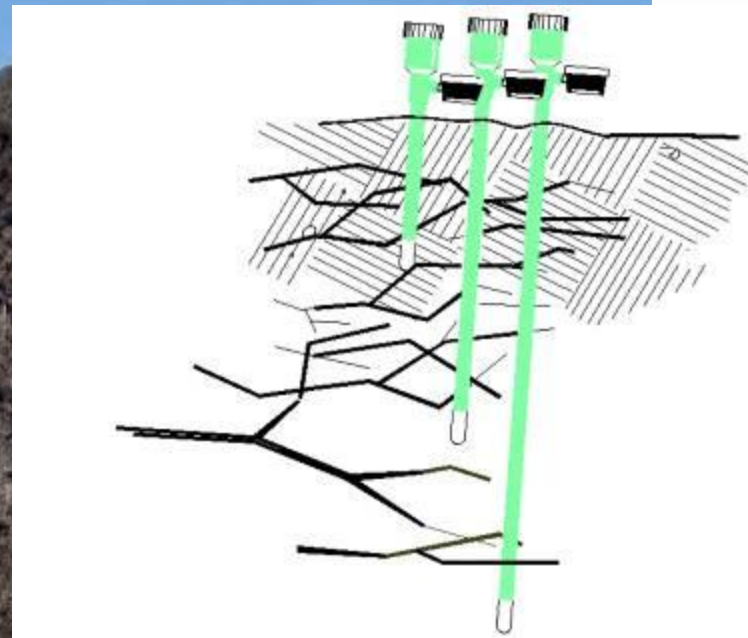

# IRROMETER CO.

*Soil Moisture Irrigation Management*

**Improving**

**Water Use Efficiency**

**Improve Quality  
Increase Yield  
Save Water  
Save Fertilizer**

PHOTO COURTESY OF USDA NRCS

**IRROMETER CO.**

A collage celebrating the 60th anniversary of Irrrometer Company. It features a banner with the word "IRRROMETER" in green letters on a yellow ribbon. Below the banner is a circular emblem with "IRRROMETER COMPANY" at the top, "1951-2011" in the center, and "60 YEARS OF EXCELLENCE" at the bottom. The background of the emblem shows a landscape with mountains, a vineyard, and a bunch of red grapes. To the right of the emblem is a detailed image of an Irrrometer device, which includes a pressure gauge and a probe.

# Irrrometers

- 💧 Tensiometer
- 💧 Direct Method
- 💧 Water Quality
- 💧 Temperature
- 💧 All soil types
- 💧 Simple
- 💧 Reliable
- 💧 Manual
- 💧 Automatic
- 💧 Control Systems.

# Wireless Monitor

- 💧 64 sensor inputs
- 💧 Eliminates field wiring
- 💧 Saves installation time
- 💧 1500 ft. (457 m) range.