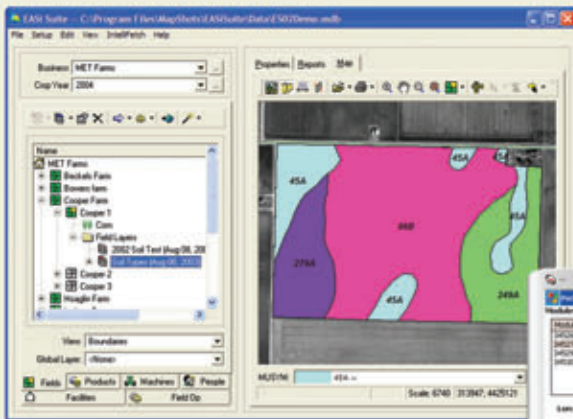

"Good management information is essential to profitability and more important than ever. This software offers the producer the best available management information for helping producers achieve profitability."

Jeanne Reeves Ph.D.
Director Agricultural Research
Cotton Incorporated

Evaluate growth and efficiency with software tools from Red Wing Software and MapShots.

- Accounting
- Payroll Records
- Tax Records
- Field History Records
- Harvest Record Automation
- GIS / Precision Ag Tools
- Handheld Applications