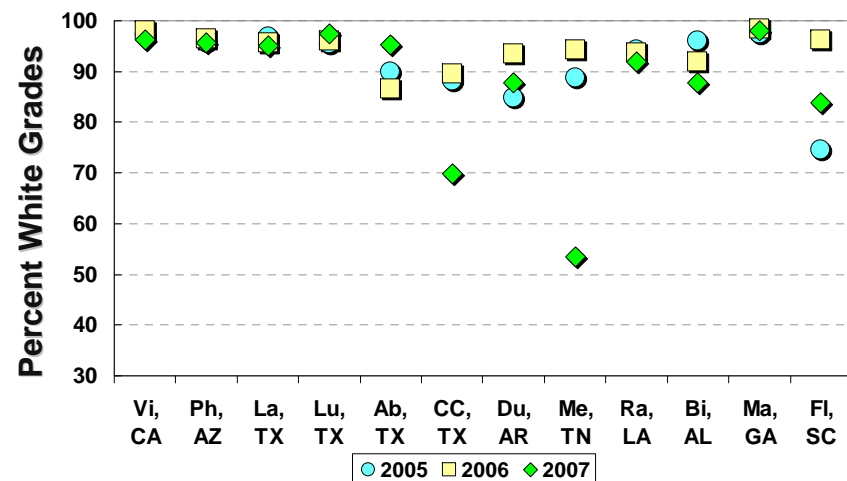

U.S. Upland LENGTH UNIFORMITY INDEX

LUI TREND

CROP DISTRIBUTION

AVERAGE BY CLASSING OFFICE

U.S. Upland COLOR & LEAF GRADES

COLOR GRADE TREND

COLOR GRADE DISTRIBUTION

WHITE GRADES BY CLASSING OFFICE

LEAF GRADE DISTRIBUTION

COLOR & LEAF GRADE DISTRIBUTION