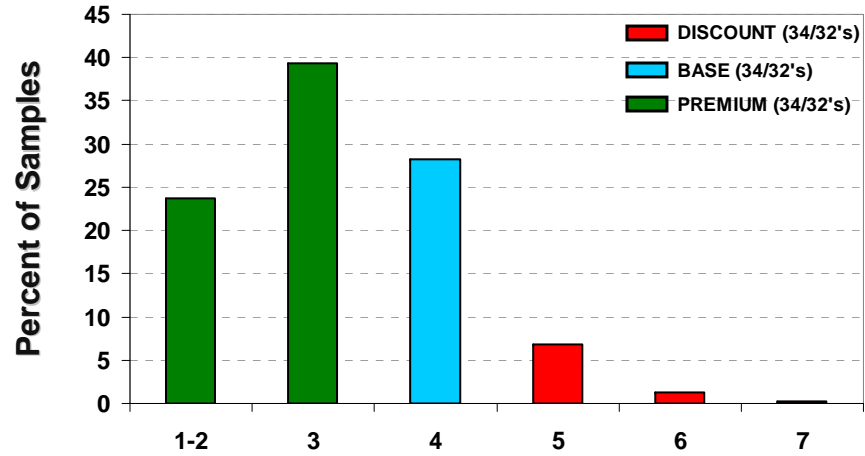

U.S. Upland LENGTH UNIFORMITY INDEX

LUI TREND

CROP DISTRIBUTION

AVERAGE BY CLASSING OFFICE

U.S. Upland COLOR & LEAF GRADES

COLOR GRADE TREND

COLOR GRADE DISTRIBUTION

WHITE GRADES BY CLASSING OFFICE

LEAF GRADE DISTRIBUTION

COLOR & LEAF GRADE DISTRIBUTION