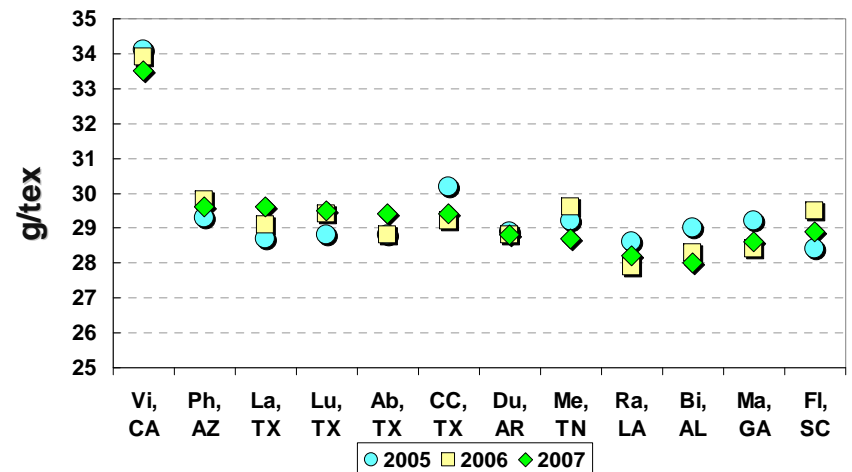

U.S. Upland STRENGTH

STRENGTH TREND

CROP DISTRIBUTION

AVERAGE BY CLASSING OFFICE

U.S. Upland STAPLE LENGTH

TEN-YEAR TREND

CROP DISTRIBUTION

AVERAGE BY CLASSING OFFICE

U.S. Upland LENGTH UNIFORMITY INDEX

LUI TREND

CROP DISTRIBUTION

AVERAGE BY CLASSING OFFICE

U.S. Upland COLOR & LEAF GRADES

COLOR GRADE TREND

COLOR GRADE DISTRIBUTION

WHITE GRADES BY CLASSING OFFICE

LEAF GRADE DISTRIBUTION

COLOR & LEAF GRADE DISTRIBUTION