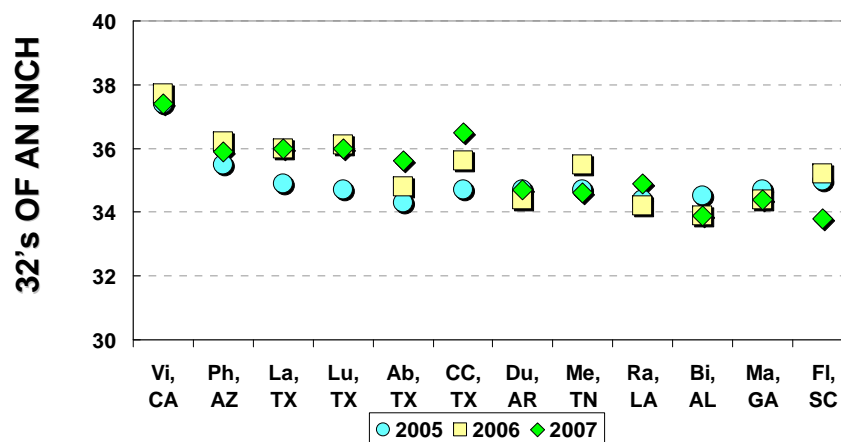

U.S. Upland STRENGTH

STRENGTH TREND

CROP DISTRIBUTION

AVERAGE BY CLASSING OFFICE

U.S. Upland STAPLE LENGTH

TEN-YEAR TREND

CROP DISTRIBUTION

AVERAGE BY CLASSING OFFICE

U.S. Upland LENGTH UNIFORMITY INDEX

LUI TREND

CROP DISTRIBUTION

AVERAGE BY CLASSING OFFICE

U.S. Upland COLOR & LEAF GRADES

COLOR GRADE TREND

COLOR GRADE DISTRIBUTION

WHITE GRADES BY CLASSING OFFICE

LEAF GRADE DISTRIBUTION

COLOR & LEAF GRADE DISTRIBUTION