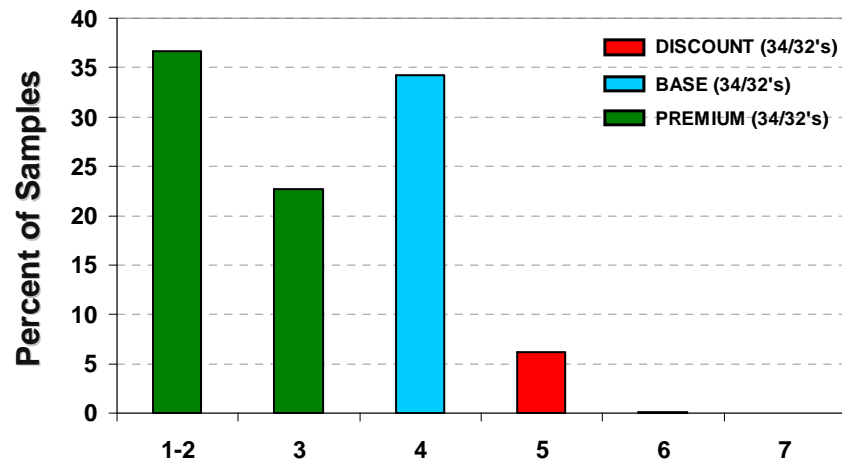

U.S. Upland LENGTH UNIFORMITY INDEX

LUI TREND

CROP DISTRIBUTION

AVERAGE BY CLASSING OFFICE

U.S. Upland COLOR & LEAF GRADES

COLOR GRADE TREND

COLOR GRADE DISTRIBUTION

WHITE GRADES BY CLASSING OFFICE

LEAF GRADE DISTRIBUTION

COLOR & LEAF GRADE DISTRIBUTION