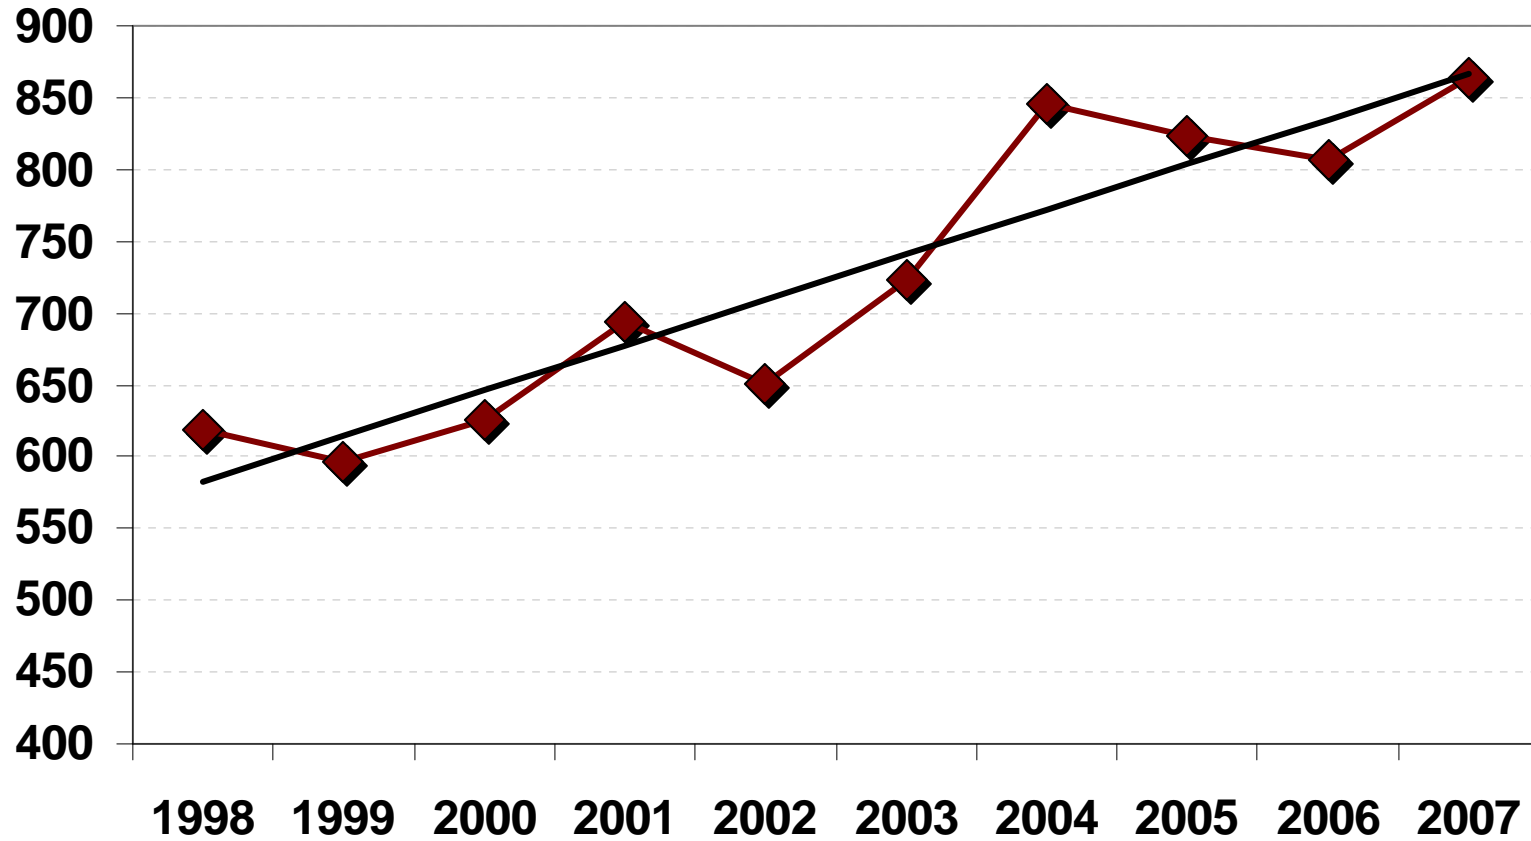

U.S. UPLAND COTTON QUALITY

2007-08 CROP

Final

U.S. Upland YIELD TREND

U.S. Upland MICRONAIRE

MICRONAIRE TREND

CROP DISTRIBUTION

AVERAGE BY CLASSING OFFICE

U.S. Upland STRENGTH

STRENGTH TREND

CROP DISTRIBUTION

AVERAGE BY CLASSING OFFICE

U.S. Upland STAPLE LENGTH

TEN-YEAR TREND

CROP DISTRIBUTION

AVERAGE BY CLASSING OFFICE