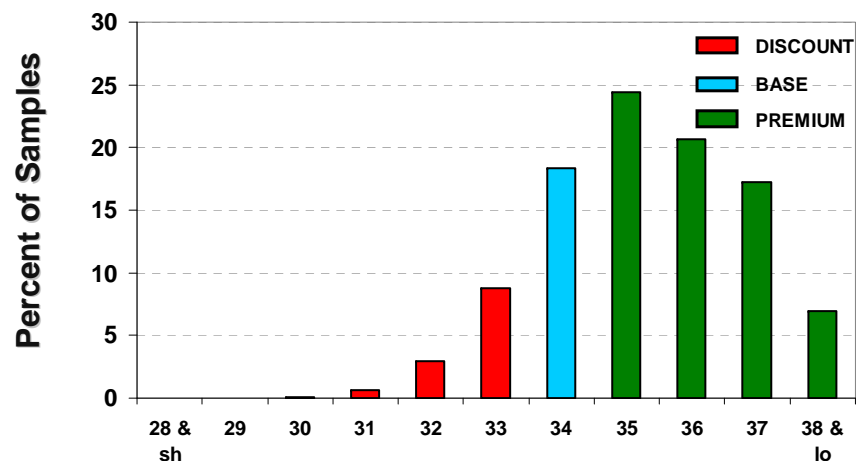

U.S. Upland STRENGTH

STRENGTH TREND

CROP DISTRIBUTION

AVERAGE BY CLASSING OFFICE

U.S. Upland STAPLE LENGTH

TEN-YEAR TREND

CROP DISTRIBUTION

AVERAGE BY CLASSING OFFICE