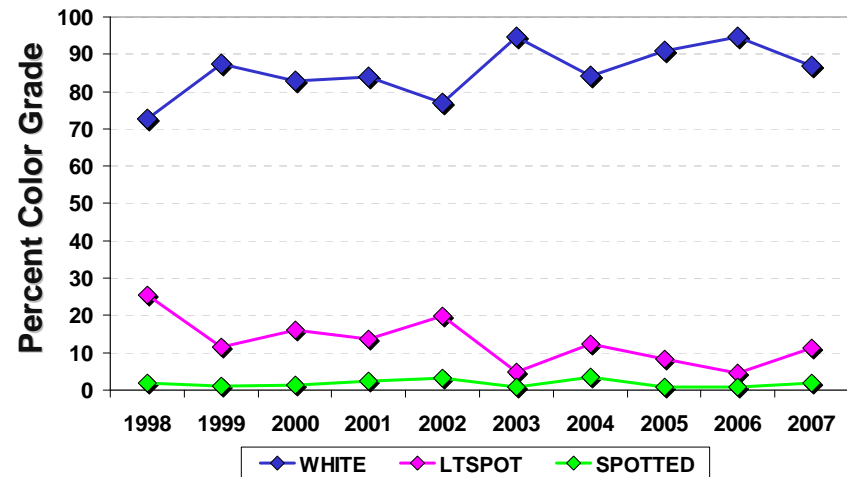

U.S. Upland LENGTH UNIFORMITY INDEX

LUI TREND

CROP DISTRIBUTION

AVERAGE BY CLASSING OFFICE

U.S. Upland COLOR & LEAF GRADES

COLOR GRADE TREND

COLOR GRADE DISTRIBUTION

WHITE GRADES BY CLASSING OFFICE

LEAF GRADE DISTRIBUTION

COLOR & LEAF GRADE DISTRIBUTION