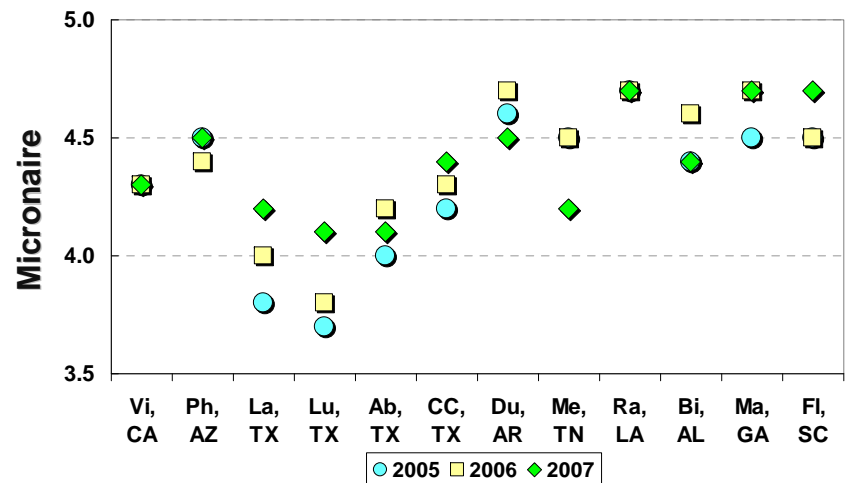

U.S. UPLAND COTTON QUALITY

2007-08 CROP

Final

U.S. Upland YIELD TREND

U.S. Upland MICRONAIRE

MICRONAIRE TREND

CROP DISTRIBUTION

AVERAGE BY CLASSING OFFICE

U.S. Upland STRENGTH

STRENGTH TREND

CROP DISTRIBUTION

AVERAGE BY CLASSING OFFICE

U.S. Upland STAPLE LENGTH

TEN-YEAR TREND

CROP DISTRIBUTION

AVERAGE BY CLASSING OFFICE

U.S. Upland LENGTH UNIFORMITY INDEX

LUI TREND

CROP DISTRIBUTION

AVERAGE BY CLASSING OFFICE

U.S. Upland COLOR & LEAF GRADES

COLOR GRADE TREND

COLOR GRADE DISTRIBUTION

WHITE GRADES BY CLASSING OFFICE

LEAF GRADE DISTRIBUTION

COLOR & LEAF GRADE DISTRIBUTION