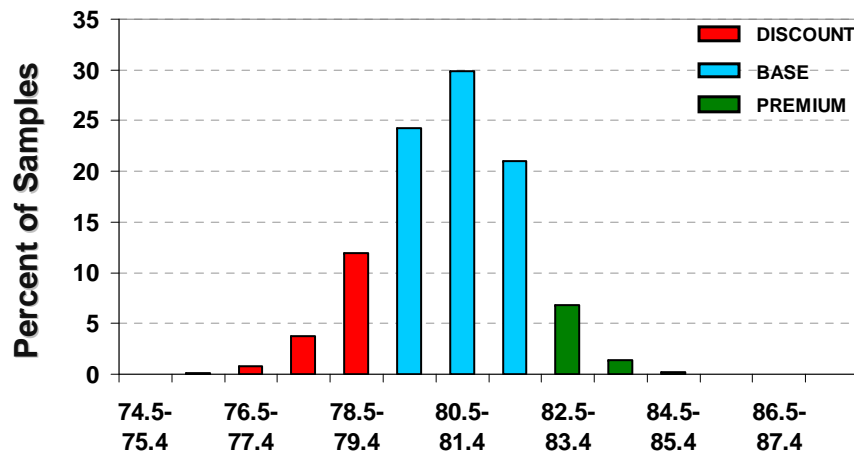

CROP DISTRIBUTION