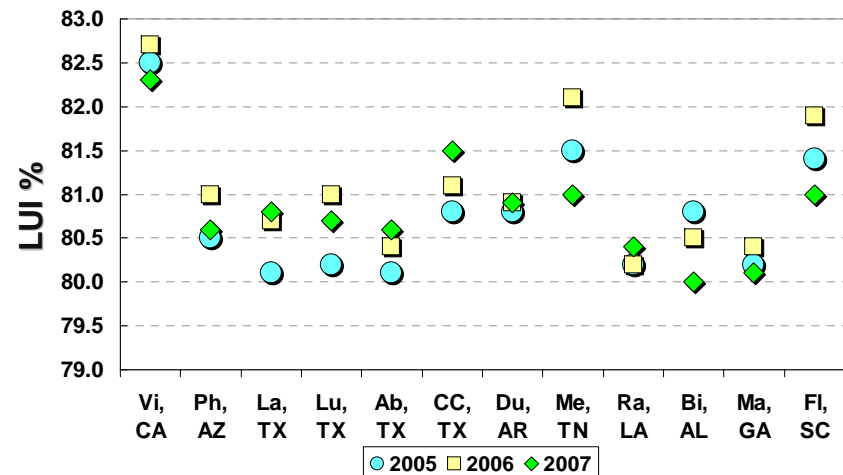

U.S. Upland LENGTH UNIFORMITY INDEX

LUI TREND

CROP DISTRIBUTION

AVERAGE BY CLASSING OFFICE

U.S. Upland COLOR & LEAF GRADES

COLOR GRADE TREND

COLOR GRADE DISTRIBUTION

WHITE GRADES BY CLASSING OFFICE

LEAF GRADE DISTRIBUTION

COLOR & LEAF GRADE DISTRIBUTION