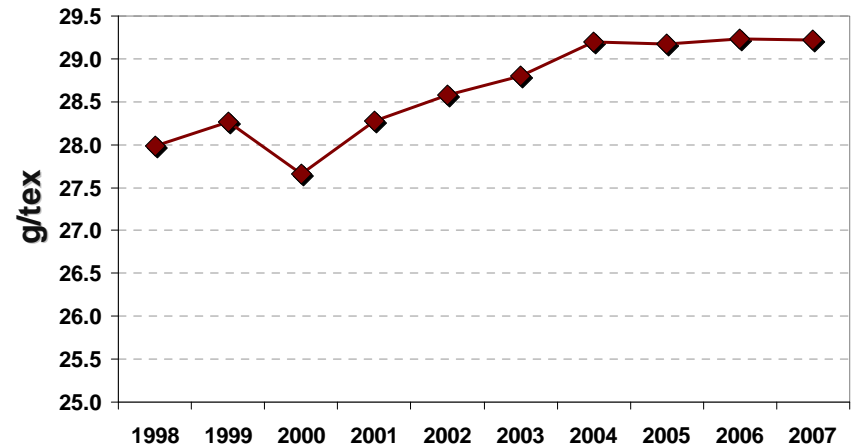

U.S. UPLAND COTTON QUALITY

2007-08 CROP

Final

U.S. Upland YIELD TREND

U.S. Upland MICRONAIRE

MICRONAIRE TREND

CROP DISTRIBUTION

AVERAGE BY CLASSING OFFICE

U.S. Upland STRENGTH

STRENGTH TREND

CROP DISTRIBUTION

AVERAGE BY CLASSING OFFICE

U.S. Upland STAPLE LENGTH

TEN-YEAR TREND

CROP DISTRIBUTION

AVERAGE BY CLASSING OFFICE