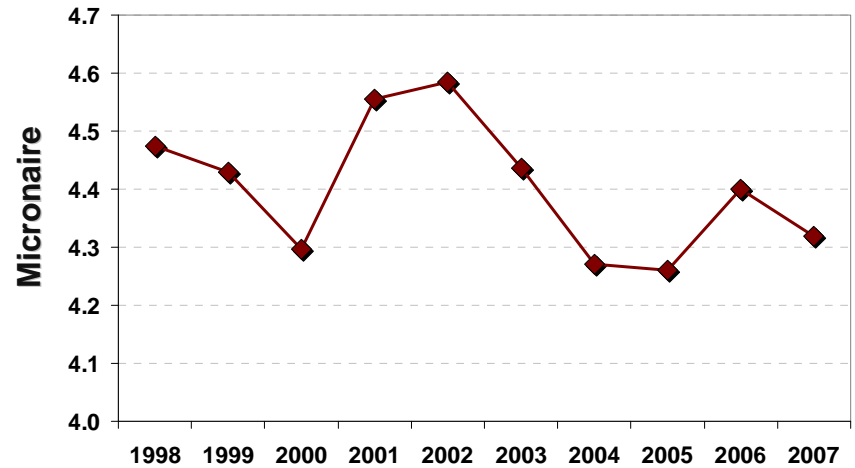

U.S. UPLAND COTTON QUALITY

2007-08 CROP

Final

U.S. Upland YIELD TREND

U.S. Upland MICRONAIRE

MICRONAIRE TREND

CROP DISTRIBUTION

AVERAGE BY CLASSING OFFICE

U.S. Upland STRENGTH

STRENGTH TREND

CROP DISTRIBUTION

AVERAGE BY CLASSING OFFICE

U.S. Upland STAPLE LENGTH

TEN-YEAR TREND

CROP DISTRIBUTION

AVERAGE BY CLASSING OFFICE