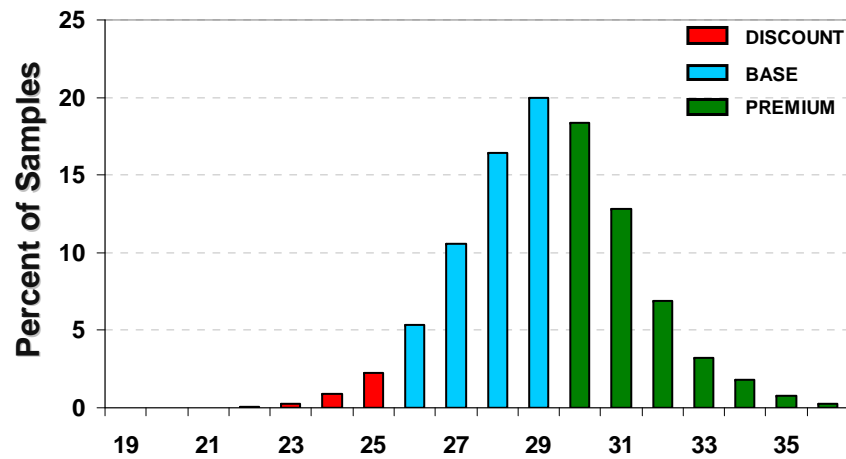

U.S. Upland STRENGTH

STRENGTH TREND

CROP DISTRIBUTION

AVERAGE BY CLASSING OFFICE

U.S. Upland STAPLE LENGTH

TEN-YEAR TREND

CROP DISTRIBUTION

AVERAGE BY CLASSING OFFICE