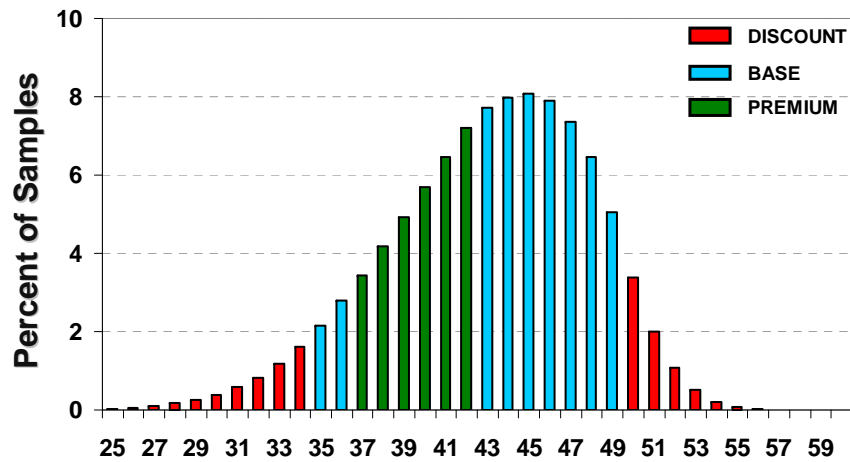

CROP DISTRIBUTION