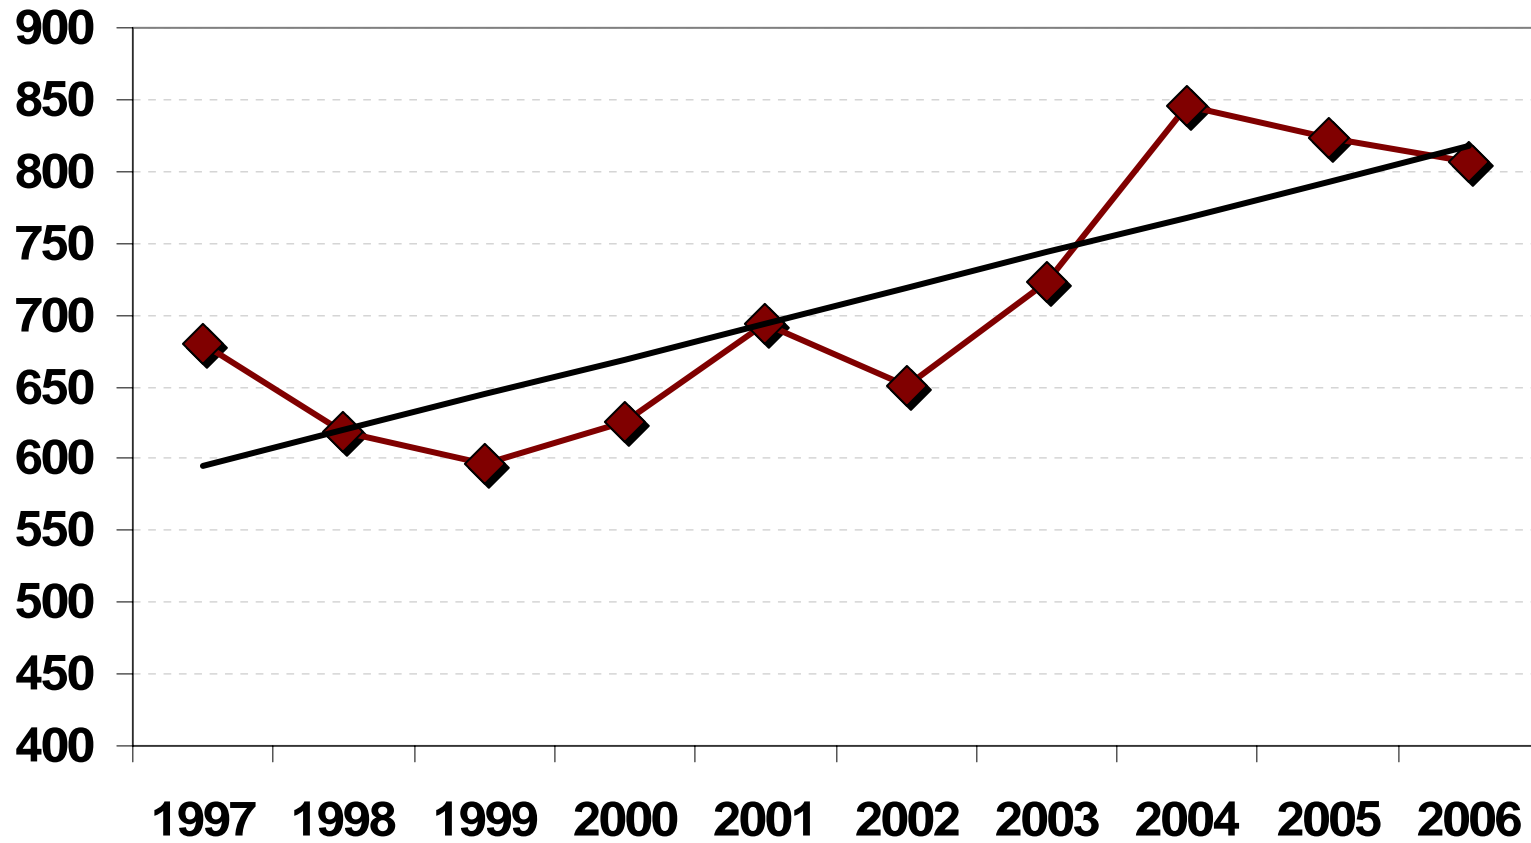

U.S. UPLAND COTTON QUALITY

**2006-07 CROP
FINAL**

U.S. Upland YIELD TREND

U.S. Upland MICRONAIRE

MICRONAIRE TREND

CROP DISTRIBUTION

AVERAGE BY CLASSING OFFICE

U.S. Upland STRENGTH

STRENGTH TREND

CROP DISTRIBUTION

AVERAGE BY CLASSING OFFICE

U.S. Upland STAPLE LENGTH

TEN-YEAR TREND

CROP DISTRIBUTION

AVERAGE BY CLASSING OFFICE

U.S. Upland LENGTH UNIFORMITY INDEX