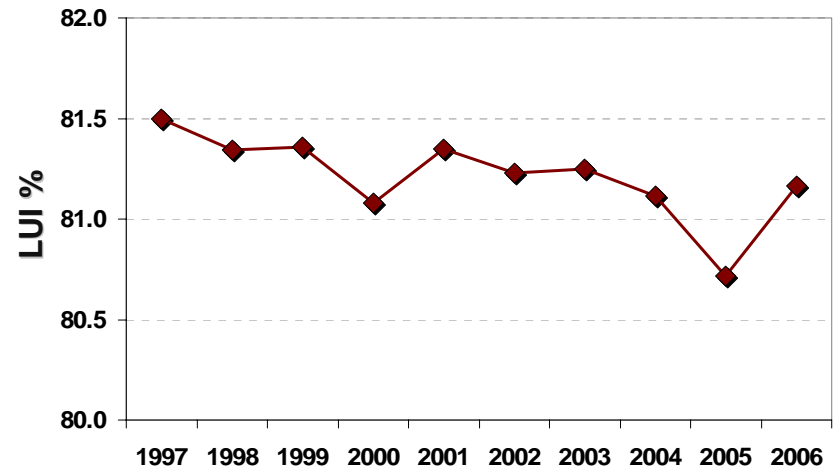

U.S. Upland LENGTH UNIFORMITY INDEX

LUI TREND