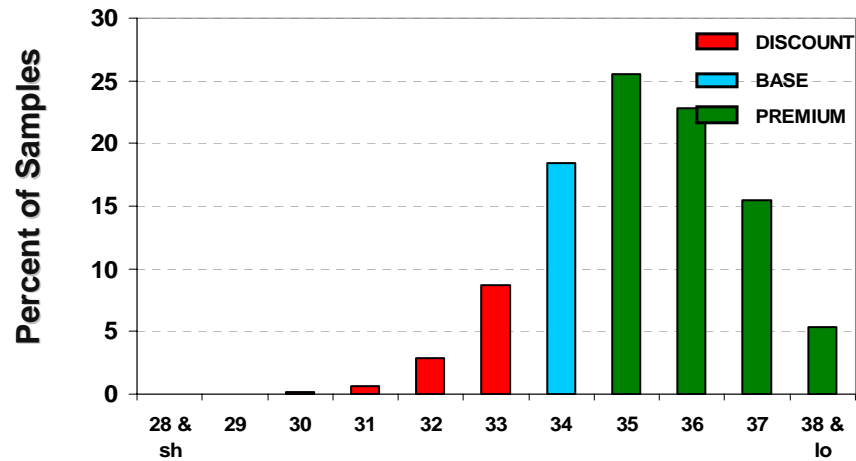

STRENGTH TREND

CROP DISTRIBUTION

AVERAGE BY CLASSING OFFICE

U.S. Upland STAPLE LENGTH

TEN-YEAR TREND

CROP DISTRIBUTION

AVERAGE BY CLASSING OFFICE

U.S. Upland LENGTH UNIFORMITY INDEX