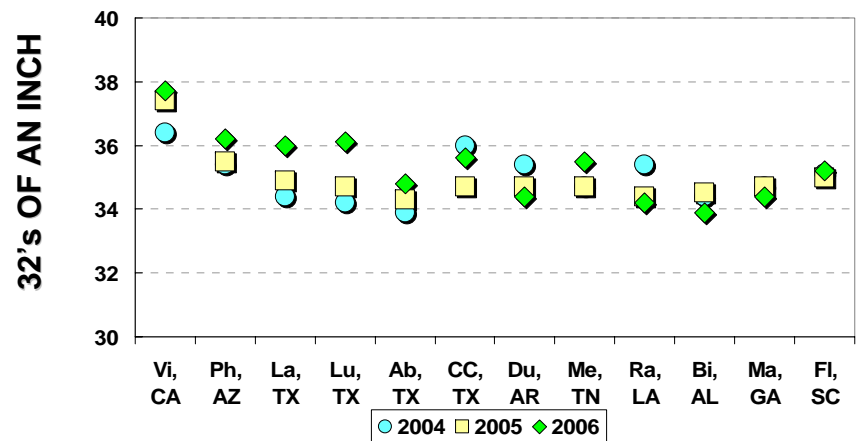

STRENGTH TREND

CROP DISTRIBUTION

AVERAGE BY CLASSING OFFICE

U.S. Upland STAPLE LENGTH

TEN-YEAR TREND

CROP DISTRIBUTION

AVERAGE BY CLASSING OFFICE

U.S. Upland LENGTH UNIFORMITY INDEX

LUI TREND

CROP DISTRIBUTION

AVERAGE BY CLASSING OFFICE

U.S. Upland COLOR & LEAF GRADES

COLOR GRADE TREND

COLOR GRADE DISTRIBUTION

WHITE GRADES BY CLASSING OFFICE

LEAF GRADE DISTRIBUTION

COLOR & LEAF GRADE DISTRIBUTION