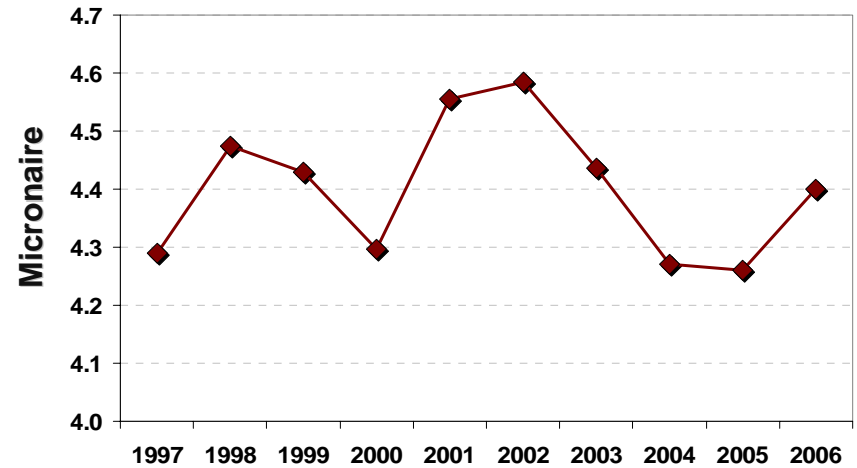

U.S. UPLAND COTTON QUALITY

**2006-07 CROP
FINAL**

U.S. Upland YIELD TREND

U.S. Upland MICRONAIRE

MICRONAIRE TREND

CROP DISTRIBUTION

AVERAGE BY CLASSING OFFICE

U.S. Upland STRENGTH

STRENGTH TREND

CROP DISTRIBUTION

AVERAGE BY CLASSING OFFICE

U.S. Upland STAPLE LENGTH

TEN-YEAR TREND

CROP DISTRIBUTION

AVERAGE BY CLASSING OFFICE

U.S. Upland LENGTH UNIFORMITY INDEX