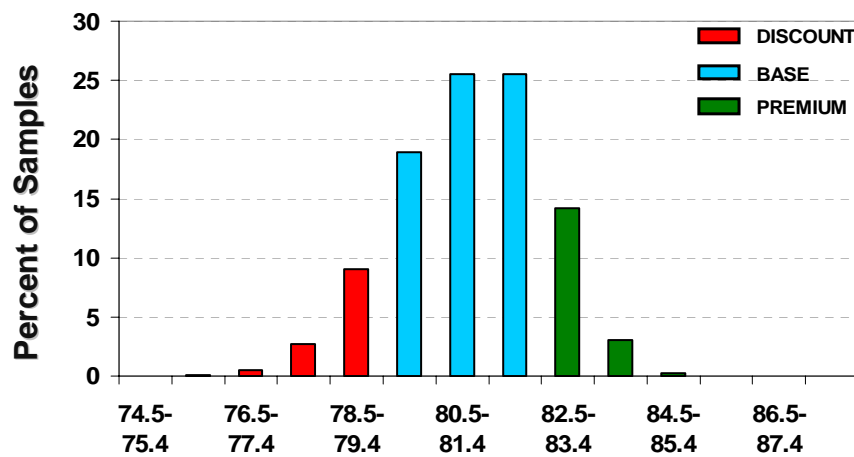

STRENGTH TREND

CROP DISTRIBUTION

AVERAGE BY CLASSING OFFICE

U.S. Upland STAPLE LENGTH

TEN-YEAR TREND

CROP DISTRIBUTION

AVERAGE BY CLASSING OFFICE

U.S. Upland LENGTH UNIFORMITY INDEX

LUI TREND

CROP DISTRIBUTION

AVERAGE BY CLASSING OFFICE

U.S. Upland COLOR & LEAF GRADES

COLOR GRADE TREND

COLOR GRADE DISTRIBUTION

WHITE GRADES BY CLASSING OFFICE

LEAF GRADE DISTRIBUTION