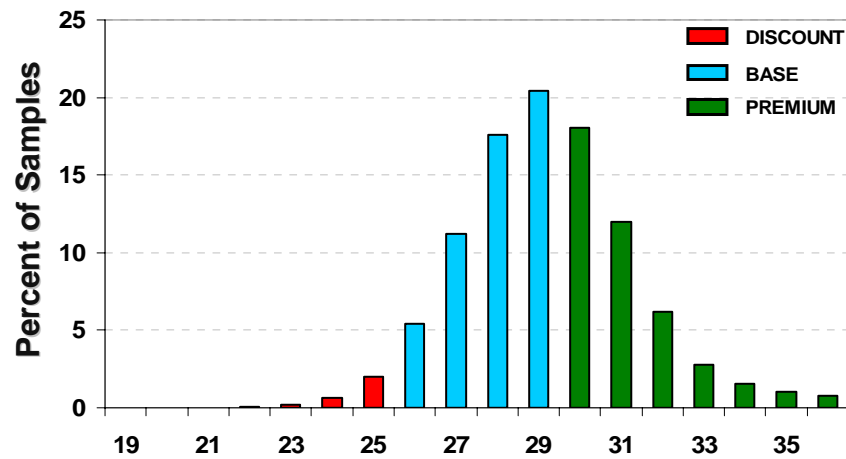

STRENGTH TREND

CROP DISTRIBUTION

AVERAGE BY CLASSING OFFICE

U.S. Upland STAPLE LENGTH

TEN-YEAR TREND

CROP DISTRIBUTION

AVERAGE BY CLASSING OFFICE

U.S. Upland LENGTH UNIFORMITY INDEX