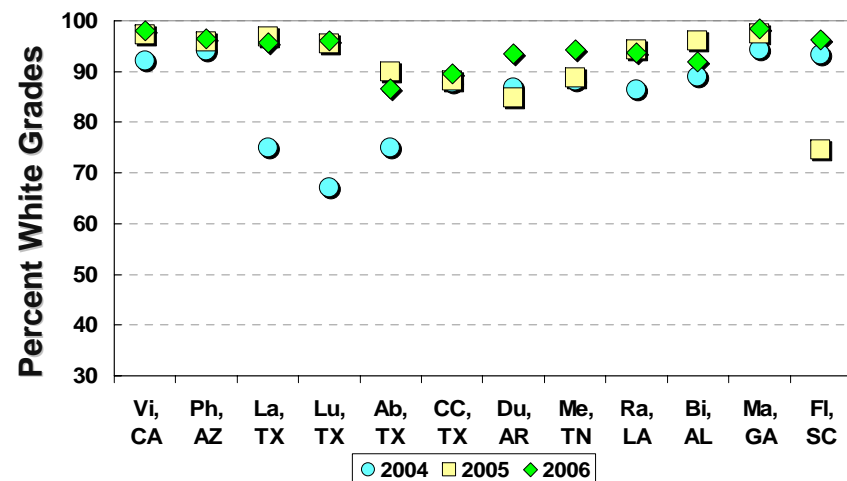

LUI TREND

CROP DISTRIBUTION

AVERAGE BY CLASSING OFFICE

U.S. Upland COLOR & LEAF GRADES

COLOR GRADE TREND

COLOR GRADE DISTRIBUTION

WHITE GRADES BY CLASSING OFFICE

LEAF GRADE DISTRIBUTION

COLOR & LEAF GRADE DISTRIBUTION