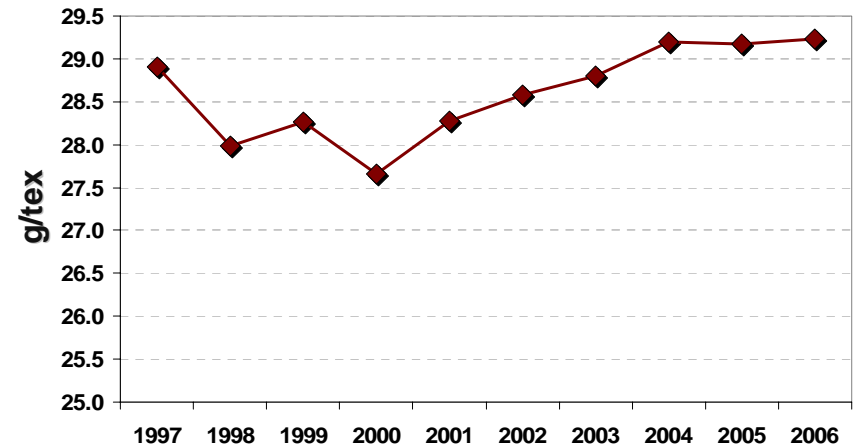

U.S. UPLAND COTTON QUALITY

**2006-07 CROP
FINAL**

U.S. Upland YIELD TREND

U.S. Upland MICRONAIRE

MICRONAIRE TREND

CROP DISTRIBUTION

AVERAGE BY CLASSING OFFICE

U.S. Upland STRENGTH

STRENGTH TREND

CROP DISTRIBUTION

AVERAGE BY CLASSING OFFICE

U.S. Upland STAPLE LENGTH

TEN-YEAR TREND

CROP DISTRIBUTION

AVERAGE BY CLASSING OFFICE

U.S. Upland LENGTH UNIFORMITY INDEX