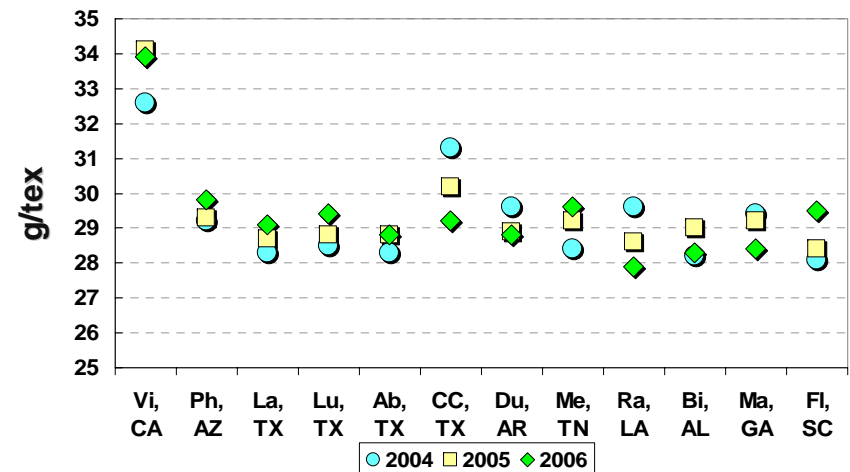

U.S. UPLAND COTTON QUALITY

**2006-07 CROP
FINAL**

U.S. Upland YIELD TREND

U.S. Upland MICRONAIRE

MICRONAIRE TREND

CROP DISTRIBUTION

AVERAGE BY CLASSING OFFICE

U.S. Upland STRENGTH

STRENGTH TREND

CROP DISTRIBUTION

AVERAGE BY CLASSING OFFICE

U.S. Upland STAPLE LENGTH

TEN-YEAR TREND

CROP DISTRIBUTION

AVERAGE BY CLASSING OFFICE

U.S. Upland LENGTH UNIFORMITY INDEX

COLOR & LEAF GRADE DISTRIBUTION