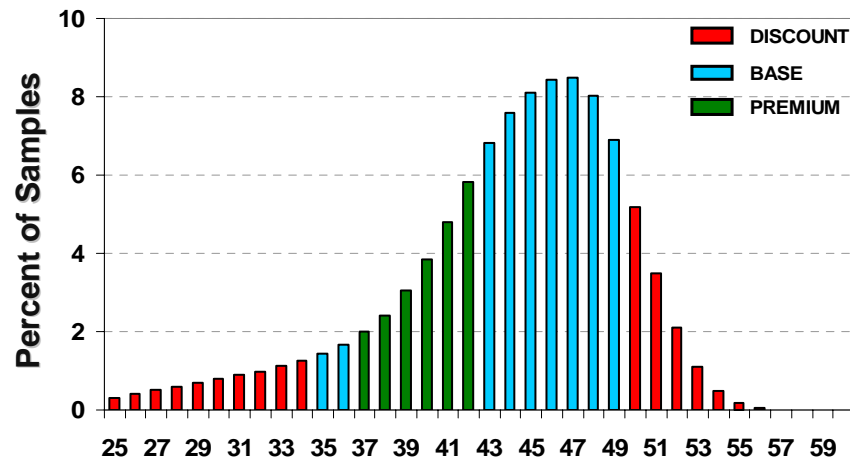

CROP DISTRIBUTION