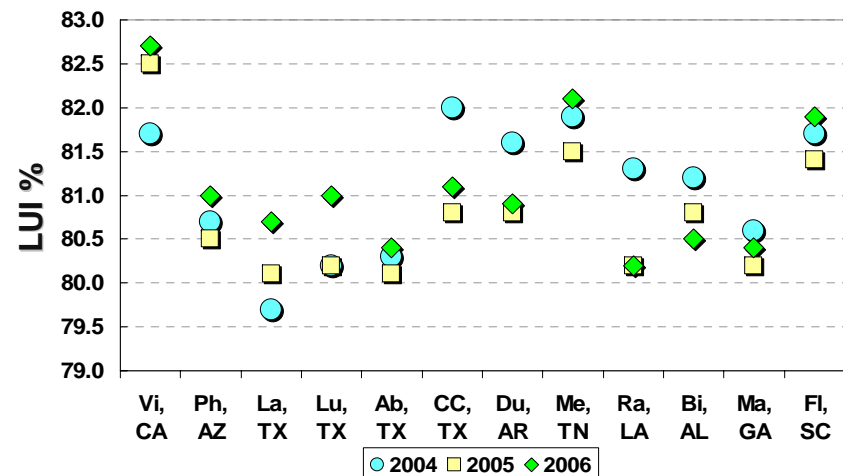

STRENGTH TREND

CROP DISTRIBUTION

AVERAGE BY CLASSING OFFICE

U.S. Upland STAPLE LENGTH

TEN-YEAR TREND

CROP DISTRIBUTION

AVERAGE BY CLASSING OFFICE

U.S. Upland LENGTH UNIFORMITY INDEX

LUI TREND

CROP DISTRIBUTION

AVERAGE BY CLASSING OFFICE

U.S. Upland COLOR & LEAF GRADES

COLOR GRADE TREND

COLOR GRADE DISTRIBUTION

WHITE GRADES BY CLASSING OFFICE

LEAF GRADE DISTRIBUTION

COLOR & LEAF GRADE DISTRIBUTION