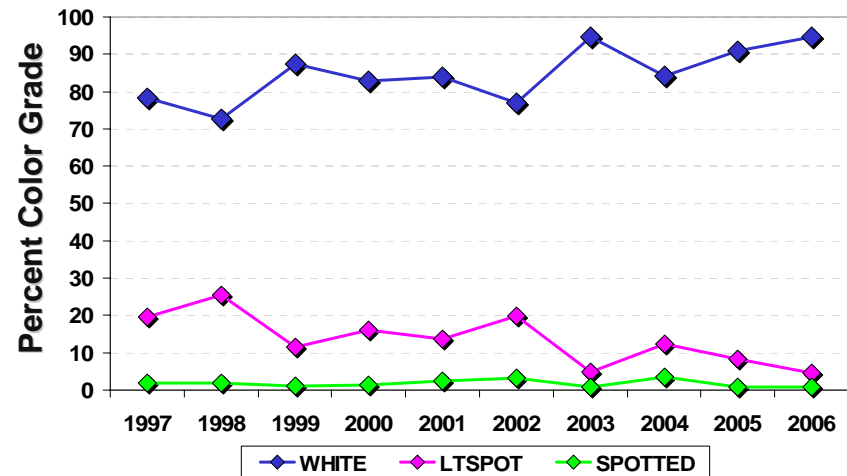

LUI TREND

CROP DISTRIBUTION

AVERAGE BY CLASSING OFFICE

U.S. Upland COLOR & LEAF GRADES

COLOR GRADE TREND

COLOR GRADE DISTRIBUTION

WHITE GRADES BY CLASSING OFFICE

LEAF GRADE DISTRIBUTION

COLOR & LEAF GRADE DISTRIBUTION