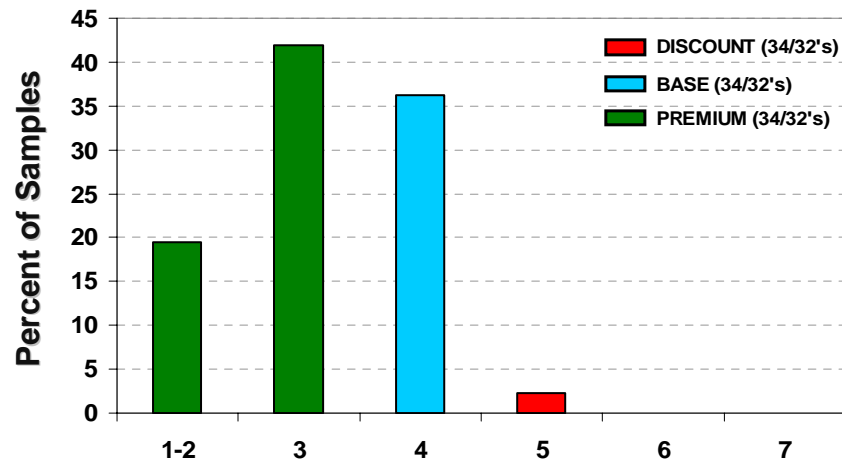

LUI TREND

CROP DISTRIBUTION

AVERAGE BY CLASSING OFFICE

U.S. Upland COLOR & LEAF GRADES

COLOR GRADE TREND

COLOR GRADE DISTRIBUTION

WHITE GRADES BY CLASSING OFFICE

LEAF GRADE DISTRIBUTION

COLOR & LEAF GRADE DISTRIBUTION