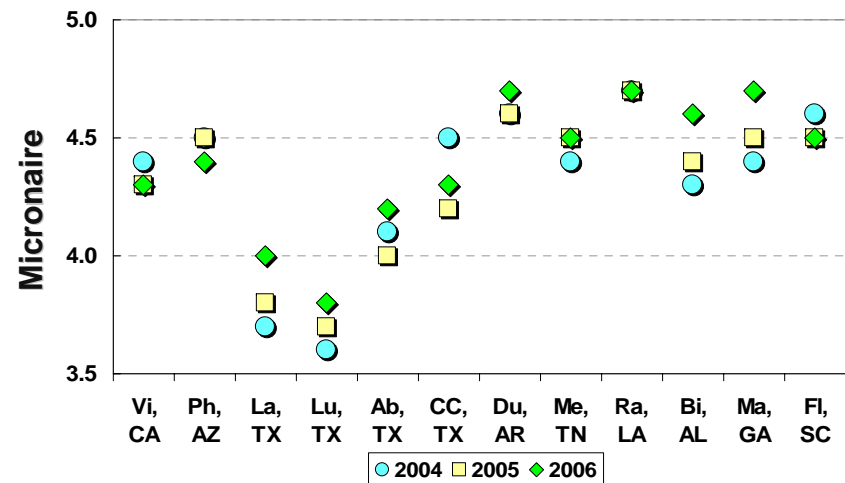

U.S. UPLAND COTTON QUALITY

**2006-07 CROP
FINAL**

U.S. Upland YIELD TREND

U.S. Upland MICRONAIRE

MICRONAIRE TREND

CROP DISTRIBUTION

AVERAGE BY CLASSING OFFICE

U.S. Upland STRENGTH

STRENGTH TREND

CROP DISTRIBUTION

AVERAGE BY CLASSING OFFICE

U.S. Upland STAPLE LENGTH

TEN-YEAR TREND

CROP DISTRIBUTION

AVERAGE BY CLASSING OFFICE

U.S. Upland LENGTH UNIFORMITY INDEX

LUI TREND

CROP DISTRIBUTION

AVERAGE BY CLASSING OFFICE

U.S. Upland COLOR & LEAF GRADES

COLOR GRADE TREND

COLOR GRADE DISTRIBUTION

WHITE GRADES BY CLASSING OFFICE

LEAF GRADE DISTRIBUTION

COLOR & LEAF GRADE DISTRIBUTION