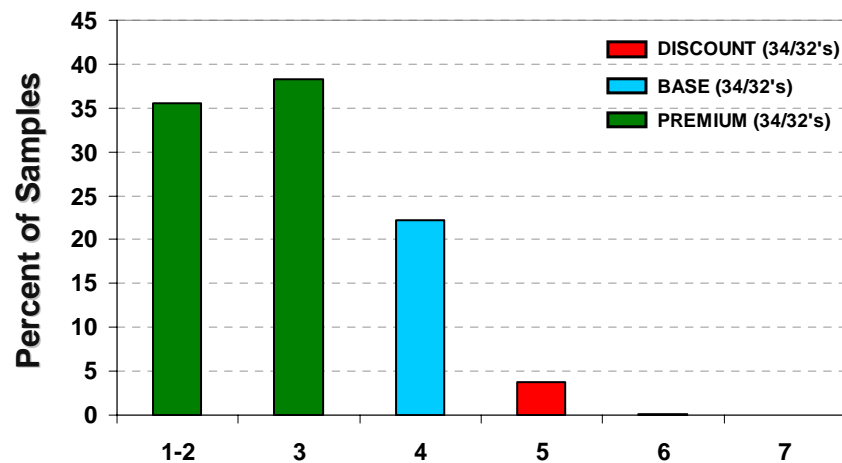

LUI TREND

CROP DISTRIBUTION

AVERAGE BY CLASSING OFFICE

U.S. Upland COLOR & LEAF GRADES

COLOR GRADE TREND

COLOR GRADE DISTRIBUTION

WHITE GRADES BY CLASSING OFFICE

LEAF GRADE DISTRIBUTION

COLOR & LEAF GRADE DISTRIBUTION