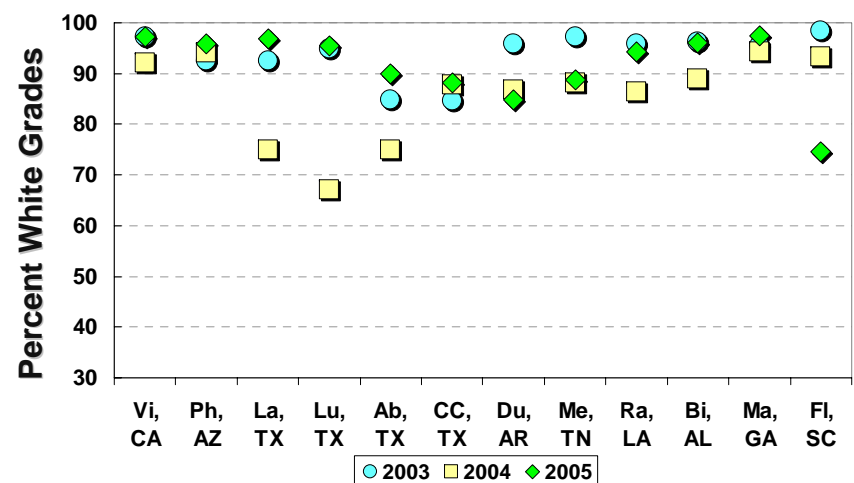

LUI TREND

CROP DISTRIBUTION

AVERAGE BY CLASSING OFFICE

U.S. Upland COLOR & LEAF GRADES

COLOR GRADE TREND

COLOR GRADE DISTRIBUTION

WHITE GRADES BY CLASSING OFFICE

LEAF GRADE DISTRIBUTION

COLOR & LEAF GRADE DISTRIBUTION