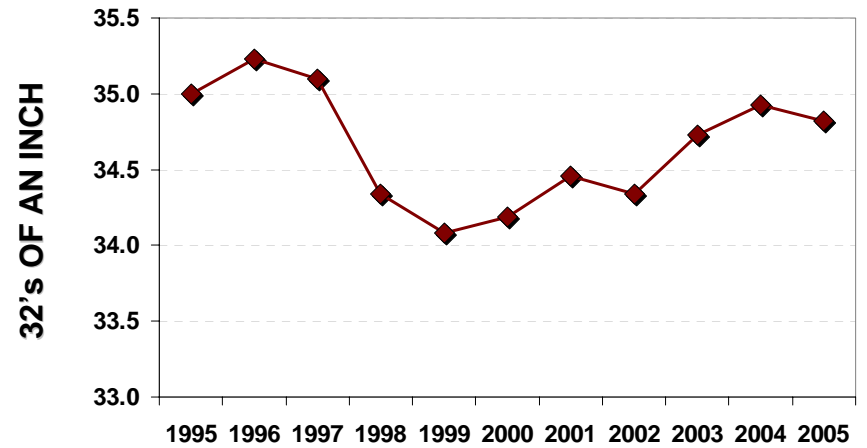

STRENGTH TREND

CROP DISTRIBUTION

AVERAGE BY CLASSING OFFICE

U.S. Upland STAPLE LENGTH

TEN-YEAR TREND

CROP DISTRIBUTION

AVERAGE BY CLASSING OFFICE

U.S. Upland LENGTH UNIFORMITY INDEX