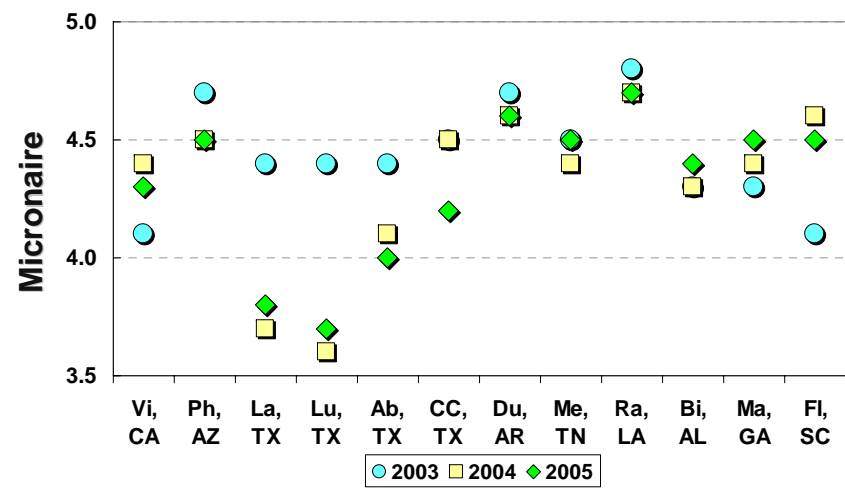

U.S. UPLAND COTTON QUALITY

**2005-06 CROP
FINAL**

U.S. Upland YIELD TREND

U.S. Upland MICRONAIRE

MICRONAIRE TREND

CROP DISTRIBUTION

AVERAGE BY CLASSING OFFICE

U.S. Upland STRENGTH

STRENGTH TREND

CROP DISTRIBUTION

AVERAGE BY CLASSING OFFICE

U.S. Upland STAPLE LENGTH

TEN-YEAR TREND

CROP DISTRIBUTION

AVERAGE BY CLASSING OFFICE

U.S. Upland LENGTH UNIFORMITY INDEX

LUI TREND

CROP DISTRIBUTION

AVERAGE BY CLASSING OFFICE

U.S. Upland COLOR & LEAF GRADES

COLOR GRADE TREND

COLOR GRADE DISTRIBUTION

WHITE GRADES BY CLASSING OFFICE

LEAF GRADE DISTRIBUTION

COLOR & LEAF GRADE DISTRIBUTION