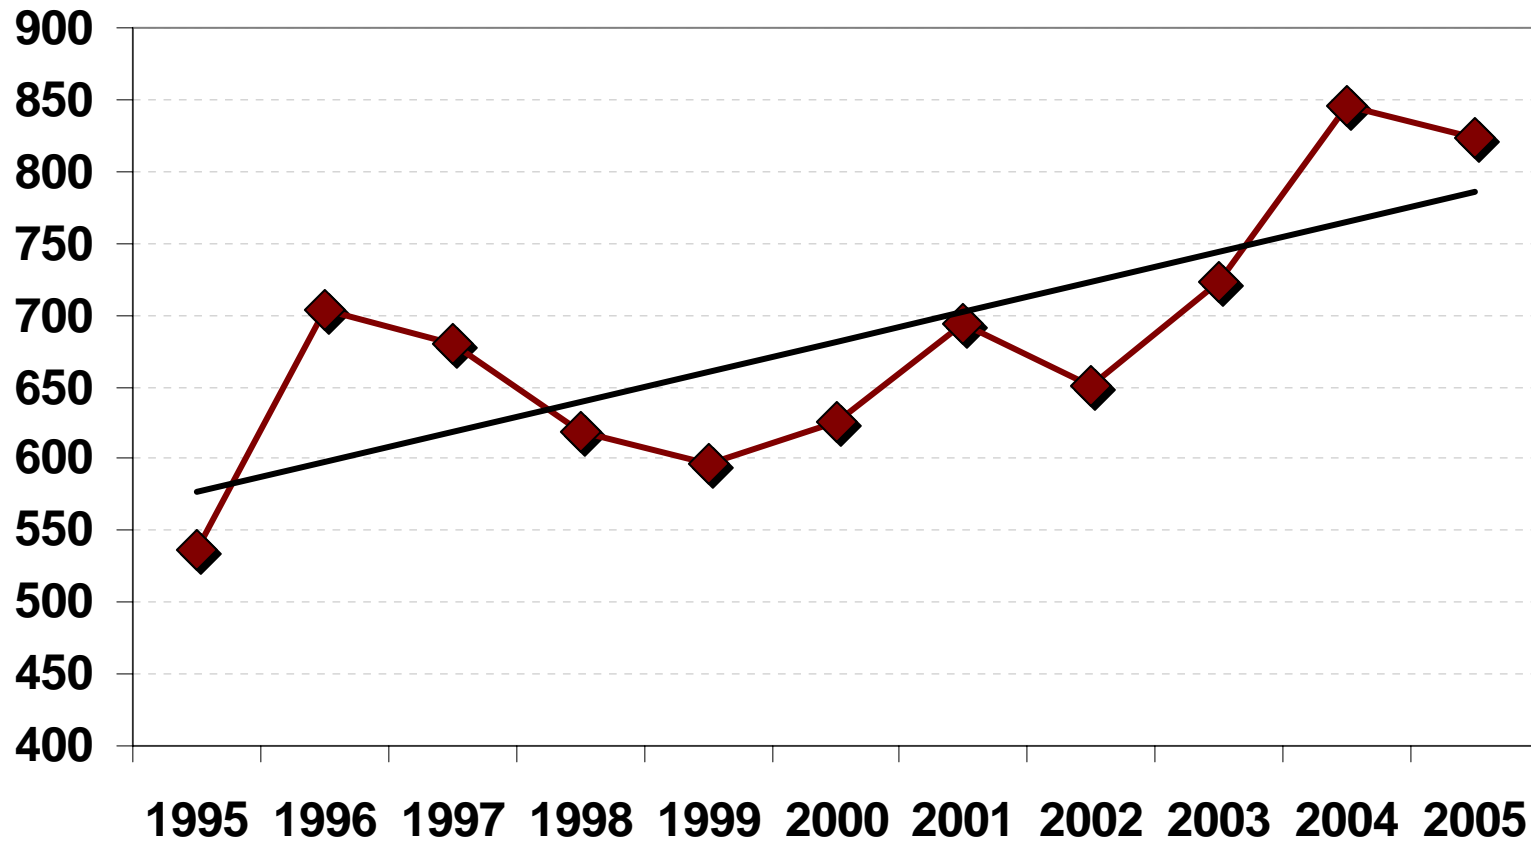

U.S. UPLAND COTTON QUALITY

**2005-06 CROP
FINAL**

U.S. Upland YIELD TREND

U.S. Upland MICRONAIRE

MICRONAIRE TREND

CROP DISTRIBUTION

AVERAGE BY CLASSING OFFICE

U.S. Upland STRENGTH

STRENGTH TREND

CROP DISTRIBUTION

AVERAGE BY CLASSING OFFICE

U.S. Upland STAPLE LENGTH

TEN-YEAR TREND

CROP DISTRIBUTION

AVERAGE BY CLASSING OFFICE

U.S. Upland LENGTH UNIFORMITY INDEX