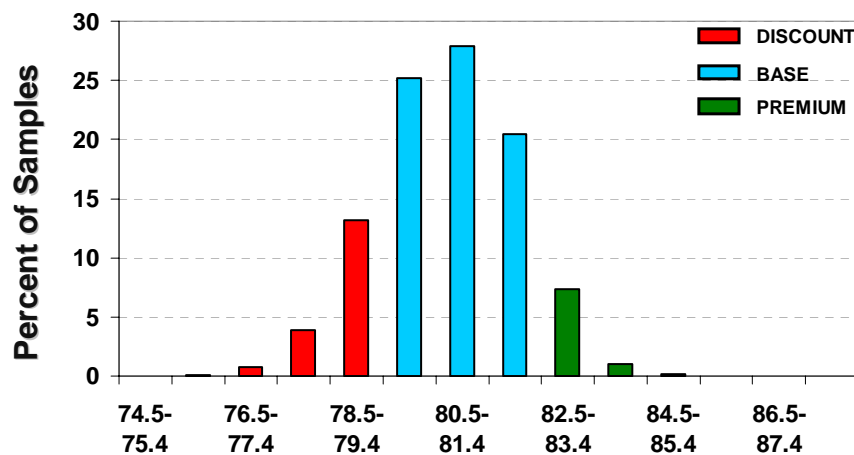

STRENGTH TREND

CROP DISTRIBUTION

AVERAGE BY CLASSING OFFICE

U.S. Upland STAPLE LENGTH

TEN-YEAR TREND

CROP DISTRIBUTION

AVERAGE BY CLASSING OFFICE

U.S. Upland LENGTH UNIFORMITY INDEX

LUI TREND

CROP DISTRIBUTION

AVERAGE BY CLASSING OFFICE

U.S. Upland COLOR & LEAF GRADES

COLOR GRADE TREND

COLOR GRADE DISTRIBUTION

WHITE GRADES BY CLASSING OFFICE

LEAF GRADE DISTRIBUTION