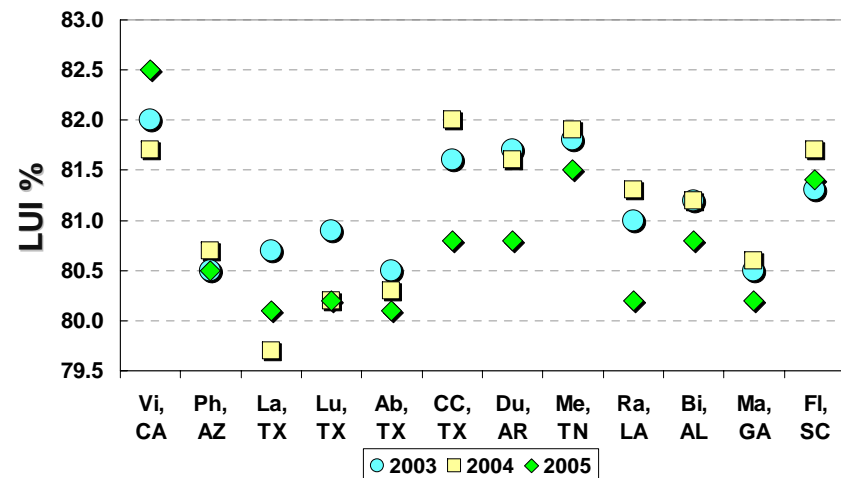

STRENGTH TREND

CROP DISTRIBUTION

AVERAGE BY CLASSING OFFICE

U.S. Upland STAPLE LENGTH

TEN-YEAR TREND

CROP DISTRIBUTION

AVERAGE BY CLASSING OFFICE

U.S. Upland LENGTH UNIFORMITY INDEX

LUI TREND

CROP DISTRIBUTION

AVERAGE BY CLASSING OFFICE

U.S. Upland COLOR & LEAF GRADES

COLOR GRADE TREND

COLOR GRADE DISTRIBUTION

WHITE GRADES BY CLASSING OFFICE

LEAF GRADE DISTRIBUTION

COLOR & LEAF GRADE DISTRIBUTION