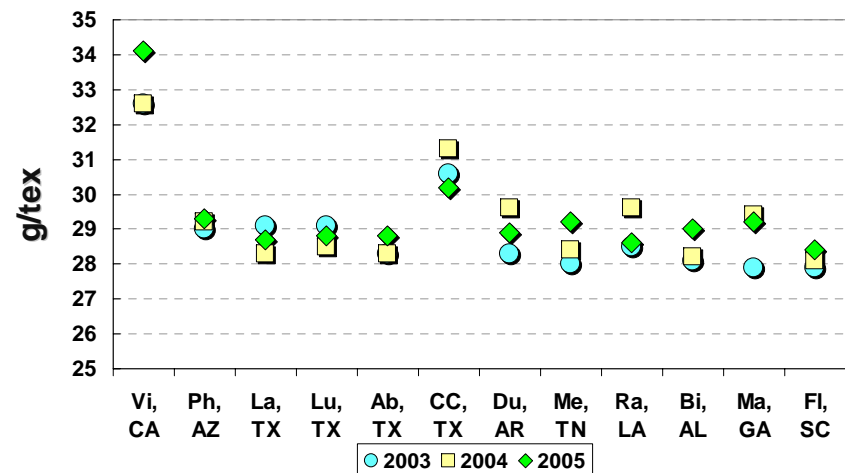

U.S. UPLAND COTTON QUALITY

**2005-06 CROP
FINAL**

U.S. Upland YIELD TREND

U.S. Upland MICRONAIRE

MICRONAIRE TREND

CROP DISTRIBUTION

AVERAGE BY CLASSING OFFICE

U.S. Upland STRENGTH

STRENGTH TREND

CROP DISTRIBUTION

AVERAGE BY CLASSING OFFICE

U.S. Upland STAPLE LENGTH

TEN-YEAR TREND

CROP DISTRIBUTION

AVERAGE BY CLASSING OFFICE

U.S. Upland LENGTH UNIFORMITY INDEX

LUI TREND

CROP DISTRIBUTION

AVERAGE BY CLASSING OFFICE

U.S. Upland COLOR & LEAF GRADES

COLOR GRADE TREND

COLOR GRADE DISTRIBUTION

WHITE GRADES BY CLASSING OFFICE

LEAF GRADE DISTRIBUTION

COLOR & LEAF GRADE DISTRIBUTION