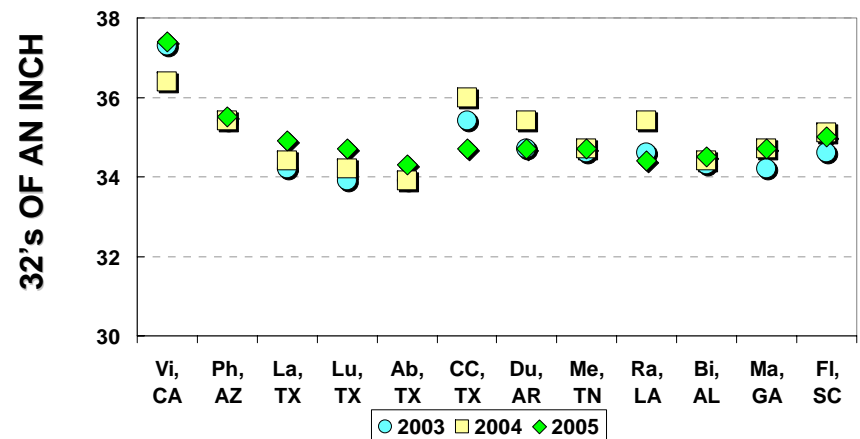

STRENGTH TREND

CROP DISTRIBUTION

AVERAGE BY CLASSING OFFICE

U.S. Upland STAPLE LENGTH

TEN-YEAR TREND

CROP DISTRIBUTION

AVERAGE BY CLASSING OFFICE

U.S. Upland LENGTH UNIFORMITY INDEX

LUI TREND

CROP DISTRIBUTION

AVERAGE BY CLASSING OFFICE

U.S. Upland COLOR & LEAF GRADES

COLOR GRADE TREND

COLOR GRADE DISTRIBUTION

WHITE GRADES BY CLASSING OFFICE

LEAF GRADE DISTRIBUTION

COLOR & LEAF GRADE DISTRIBUTION