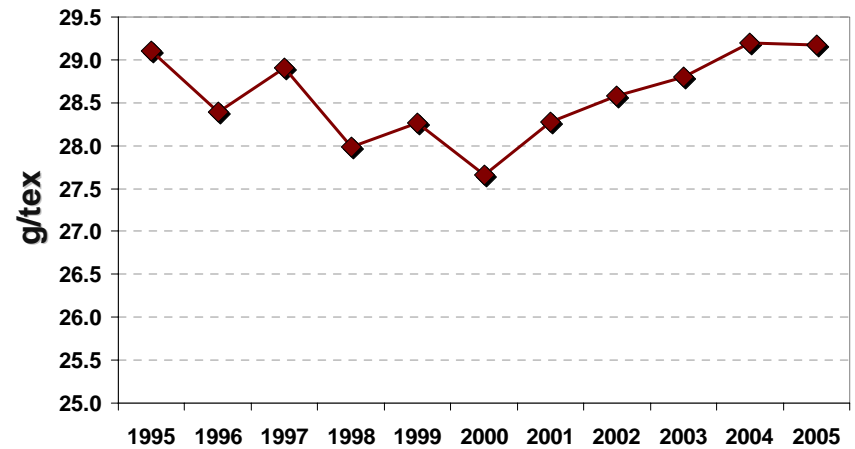

U.S. UPLAND COTTON QUALITY

**2005-06 CROP
FINAL**

U.S. Upland YIELD TREND

U.S. Upland MICRONAIRE

MICRONAIRE TREND

CROP DISTRIBUTION

AVERAGE BY CLASSING OFFICE

U.S. Upland STRENGTH

STRENGTH TREND

CROP DISTRIBUTION

AVERAGE BY CLASSING OFFICE

U.S. Upland STAPLE LENGTH

TEN-YEAR TREND

CROP DISTRIBUTION

AVERAGE BY CLASSING OFFICE

U.S. Upland LENGTH UNIFORMITY INDEX