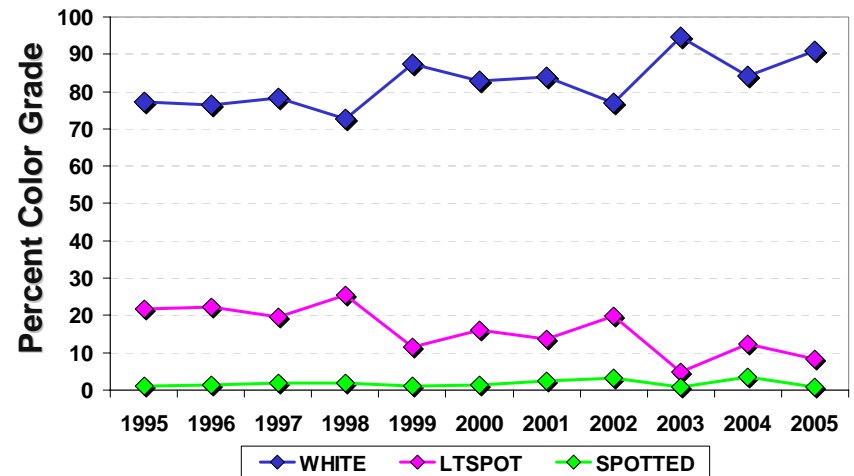

STRENGTH TREND

CROP DISTRIBUTION

AVERAGE BY CLASSING OFFICE

U.S. Upland STAPLE LENGTH

TEN-YEAR TREND

CROP DISTRIBUTION

AVERAGE BY CLASSING OFFICE

U.S. Upland LENGTH UNIFORMITY INDEX

LUI TREND

CROP DISTRIBUTION

AVERAGE BY CLASSING OFFICE

U.S. Upland COLOR & LEAF GRADES

COLOR GRADE TREND

COLOR GRADE DISTRIBUTION

WHITE GRADES BY CLASSING OFFICE

LEAF GRADE DISTRIBUTION

COLOR & LEAF GRADE DISTRIBUTION