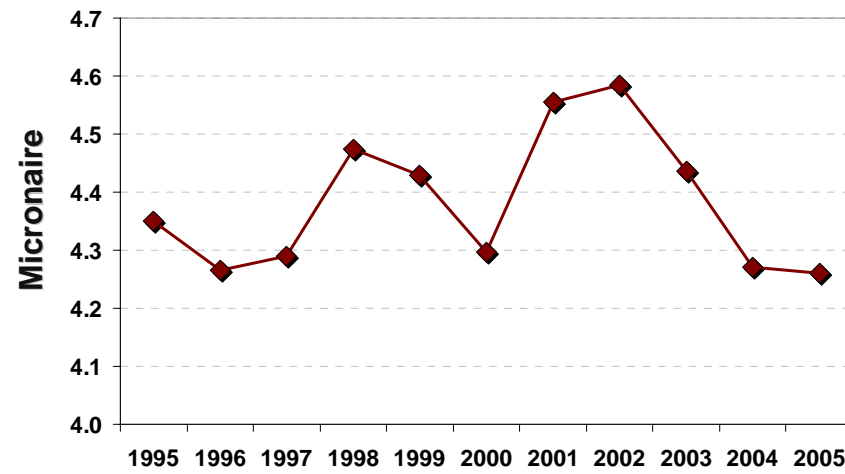

U.S. UPLAND COTTON QUALITY

**2005-06 CROP
FINAL**

U.S. Upland YIELD TREND

U.S. Upland MICRONAIRE

MICRONAIRE TREND

CROP DISTRIBUTION

AVERAGE BY CLASSING OFFICE

U.S. Upland STRENGTH

STRENGTH TREND

CROP DISTRIBUTION

AVERAGE BY CLASSING OFFICE

U.S. Upland STAPLE LENGTH

TEN-YEAR TREND

CROP DISTRIBUTION

AVERAGE BY CLASSING OFFICE

U.S. Upland LENGTH UNIFORMITY INDEX