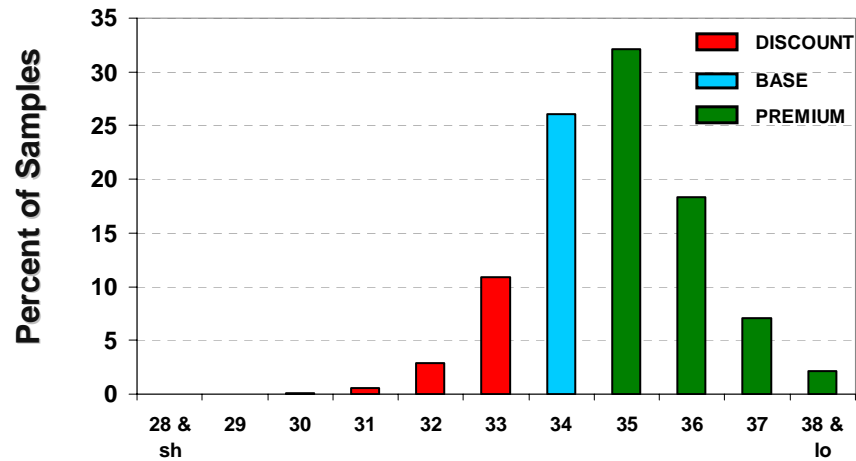

STRENGTH TREND

CROP DISTRIBUTION

AVERAGE BY CLASSING OFFICE

U.S. Upland STAPLE LENGTH

TEN-YEAR TREND

CROP DISTRIBUTION

AVERAGE BY CLASSING OFFICE

U.S. Upland LENGTH UNIFORMITY INDEX