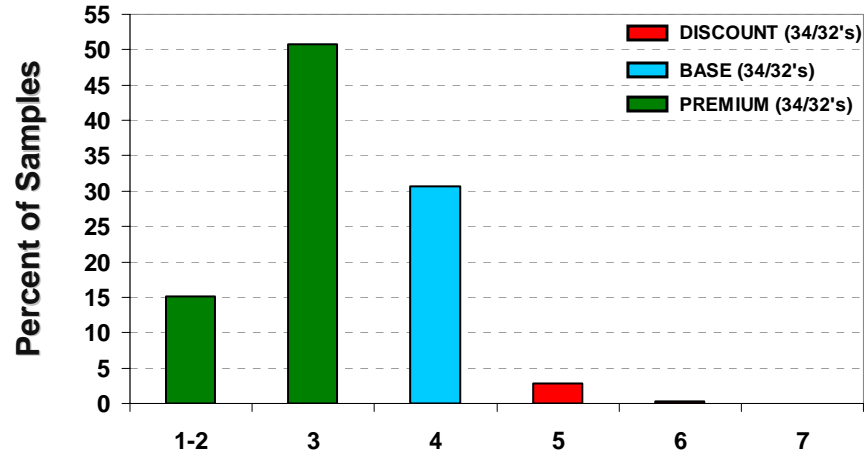

LUI TREND

CROP DISTRIBUTION

AVERAGE BY CLASSING OFFICE

U.S. Upland COLOR & LEAF GRADES

COLOR GRADE TREND

COLOR GRADE DISTRIBUTION

WHITE GRADES BY CLASSING OFFICE

LEAF GRADE DISTRIBUTION

COLOR & LEAF GRADE DISTRIBUTION