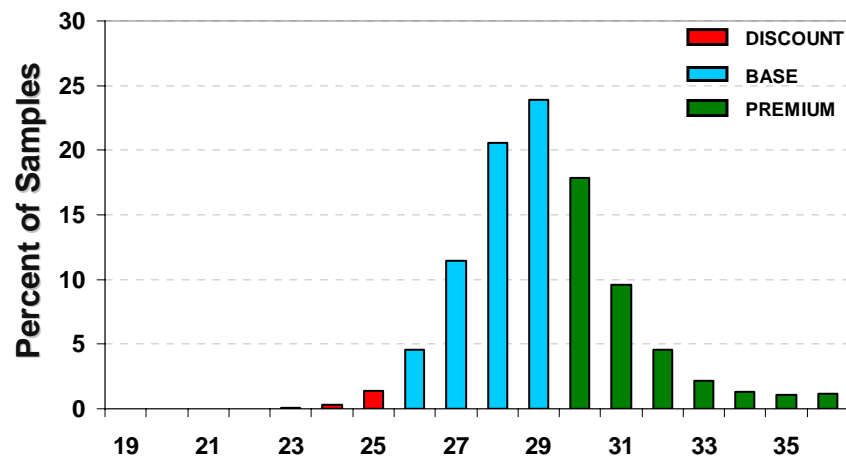

STRENGTH TREND

CROP DISTRIBUTION

AVERAGE BY CLASSING OFFICE

U.S. Upland STAPLE LENGTH

TEN-YEAR TREND

CROP DISTRIBUTION

AVERAGE BY CLASSING OFFICE

U.S. Upland LENGTH UNIFORMITY INDEX