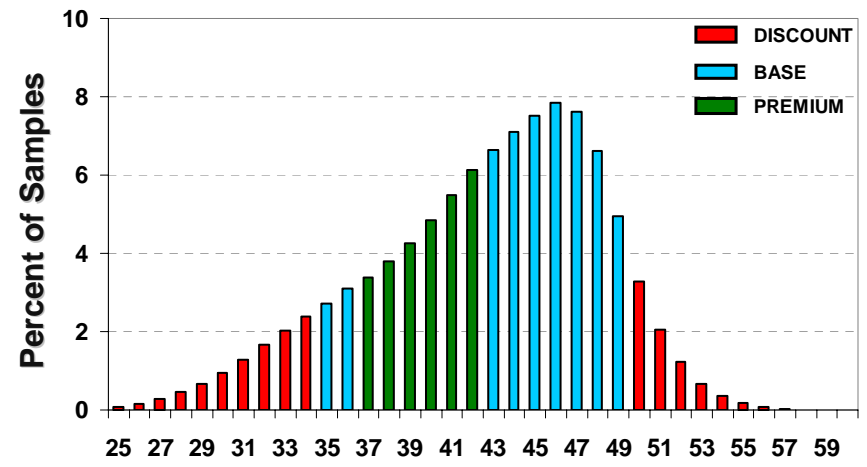

CROP DISTRIBUTION